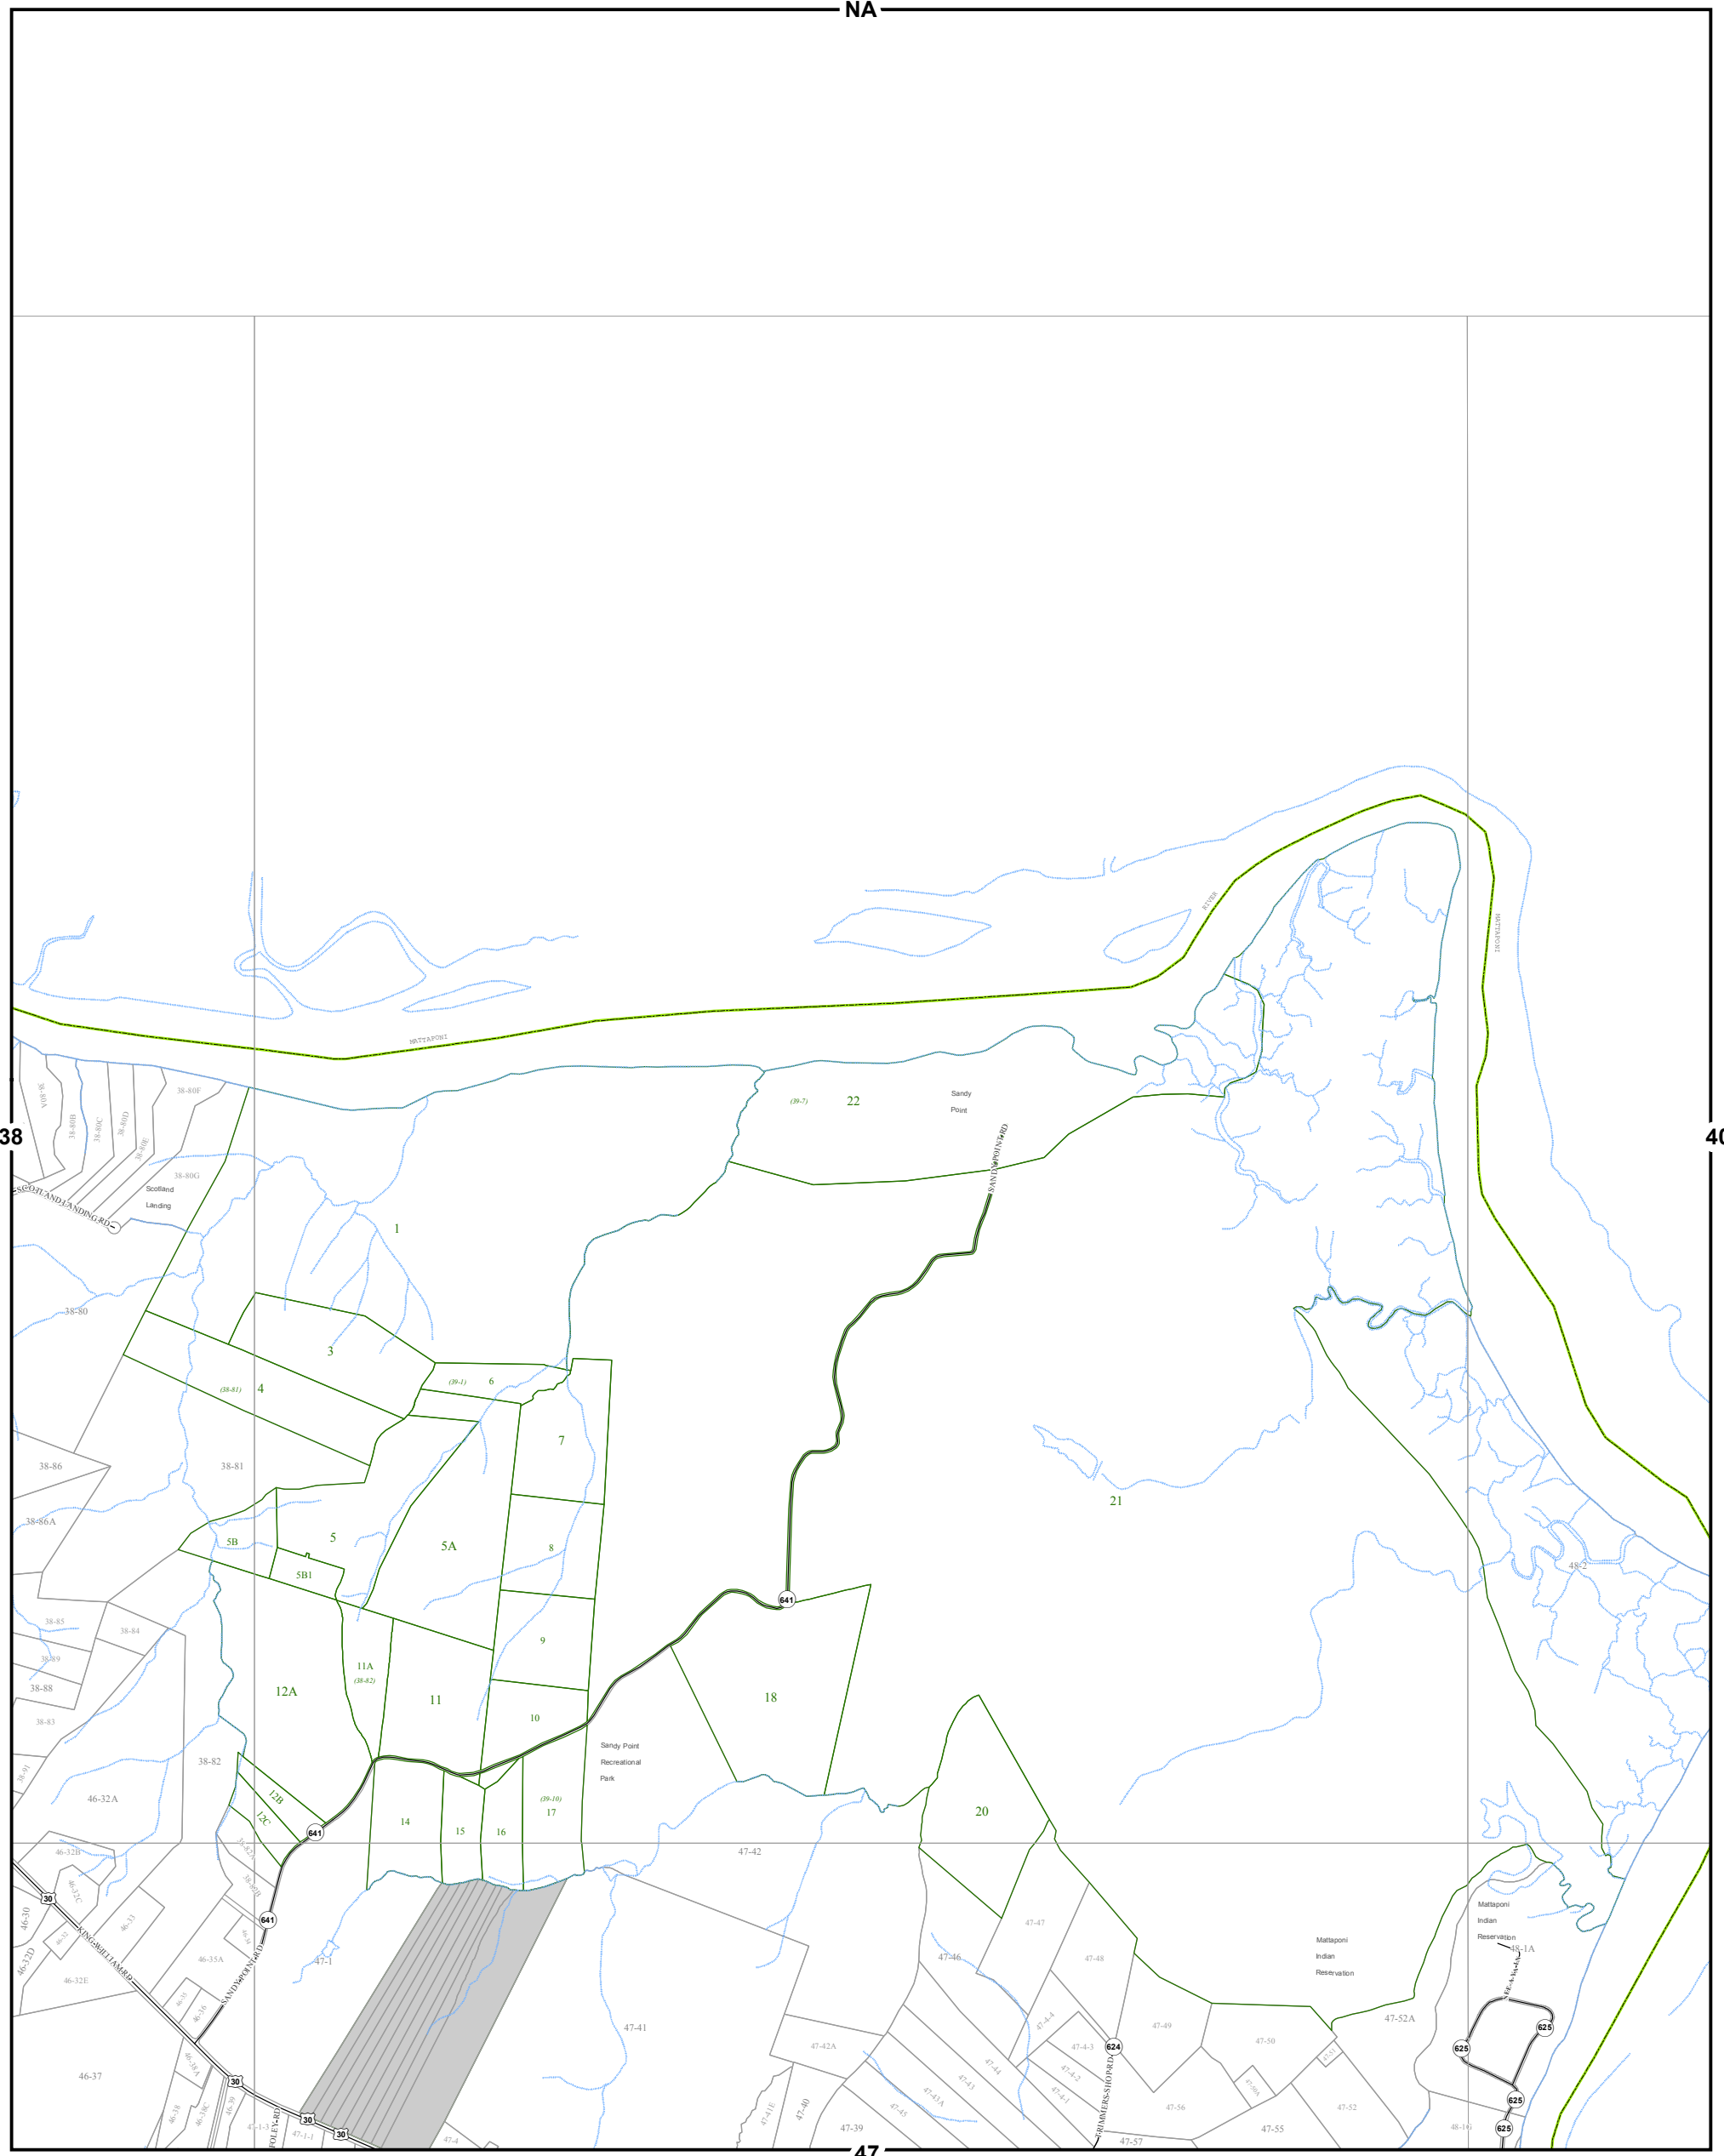

# KING WILLIAM COUNTY

Last Updated September 2015

Map information is believed to be accurate, but accuracy is not guaranteed. Any errors or omissions should be reported to the Commissioner of Revenue's office. In no event will King William County be liable for any damages or other pecuniary loss that may arise from the use of this data.

## WEST POINT DISTRICT

820 410 0 820 1,640 2,460 Feet

## SECTION 39

### LEGEND

- County Boundary
- Routes
- Lots
- District Boundaries
- Streams
- Railroads
- Roads / Alleys
- Sections
- Blocks
- Water Bodies