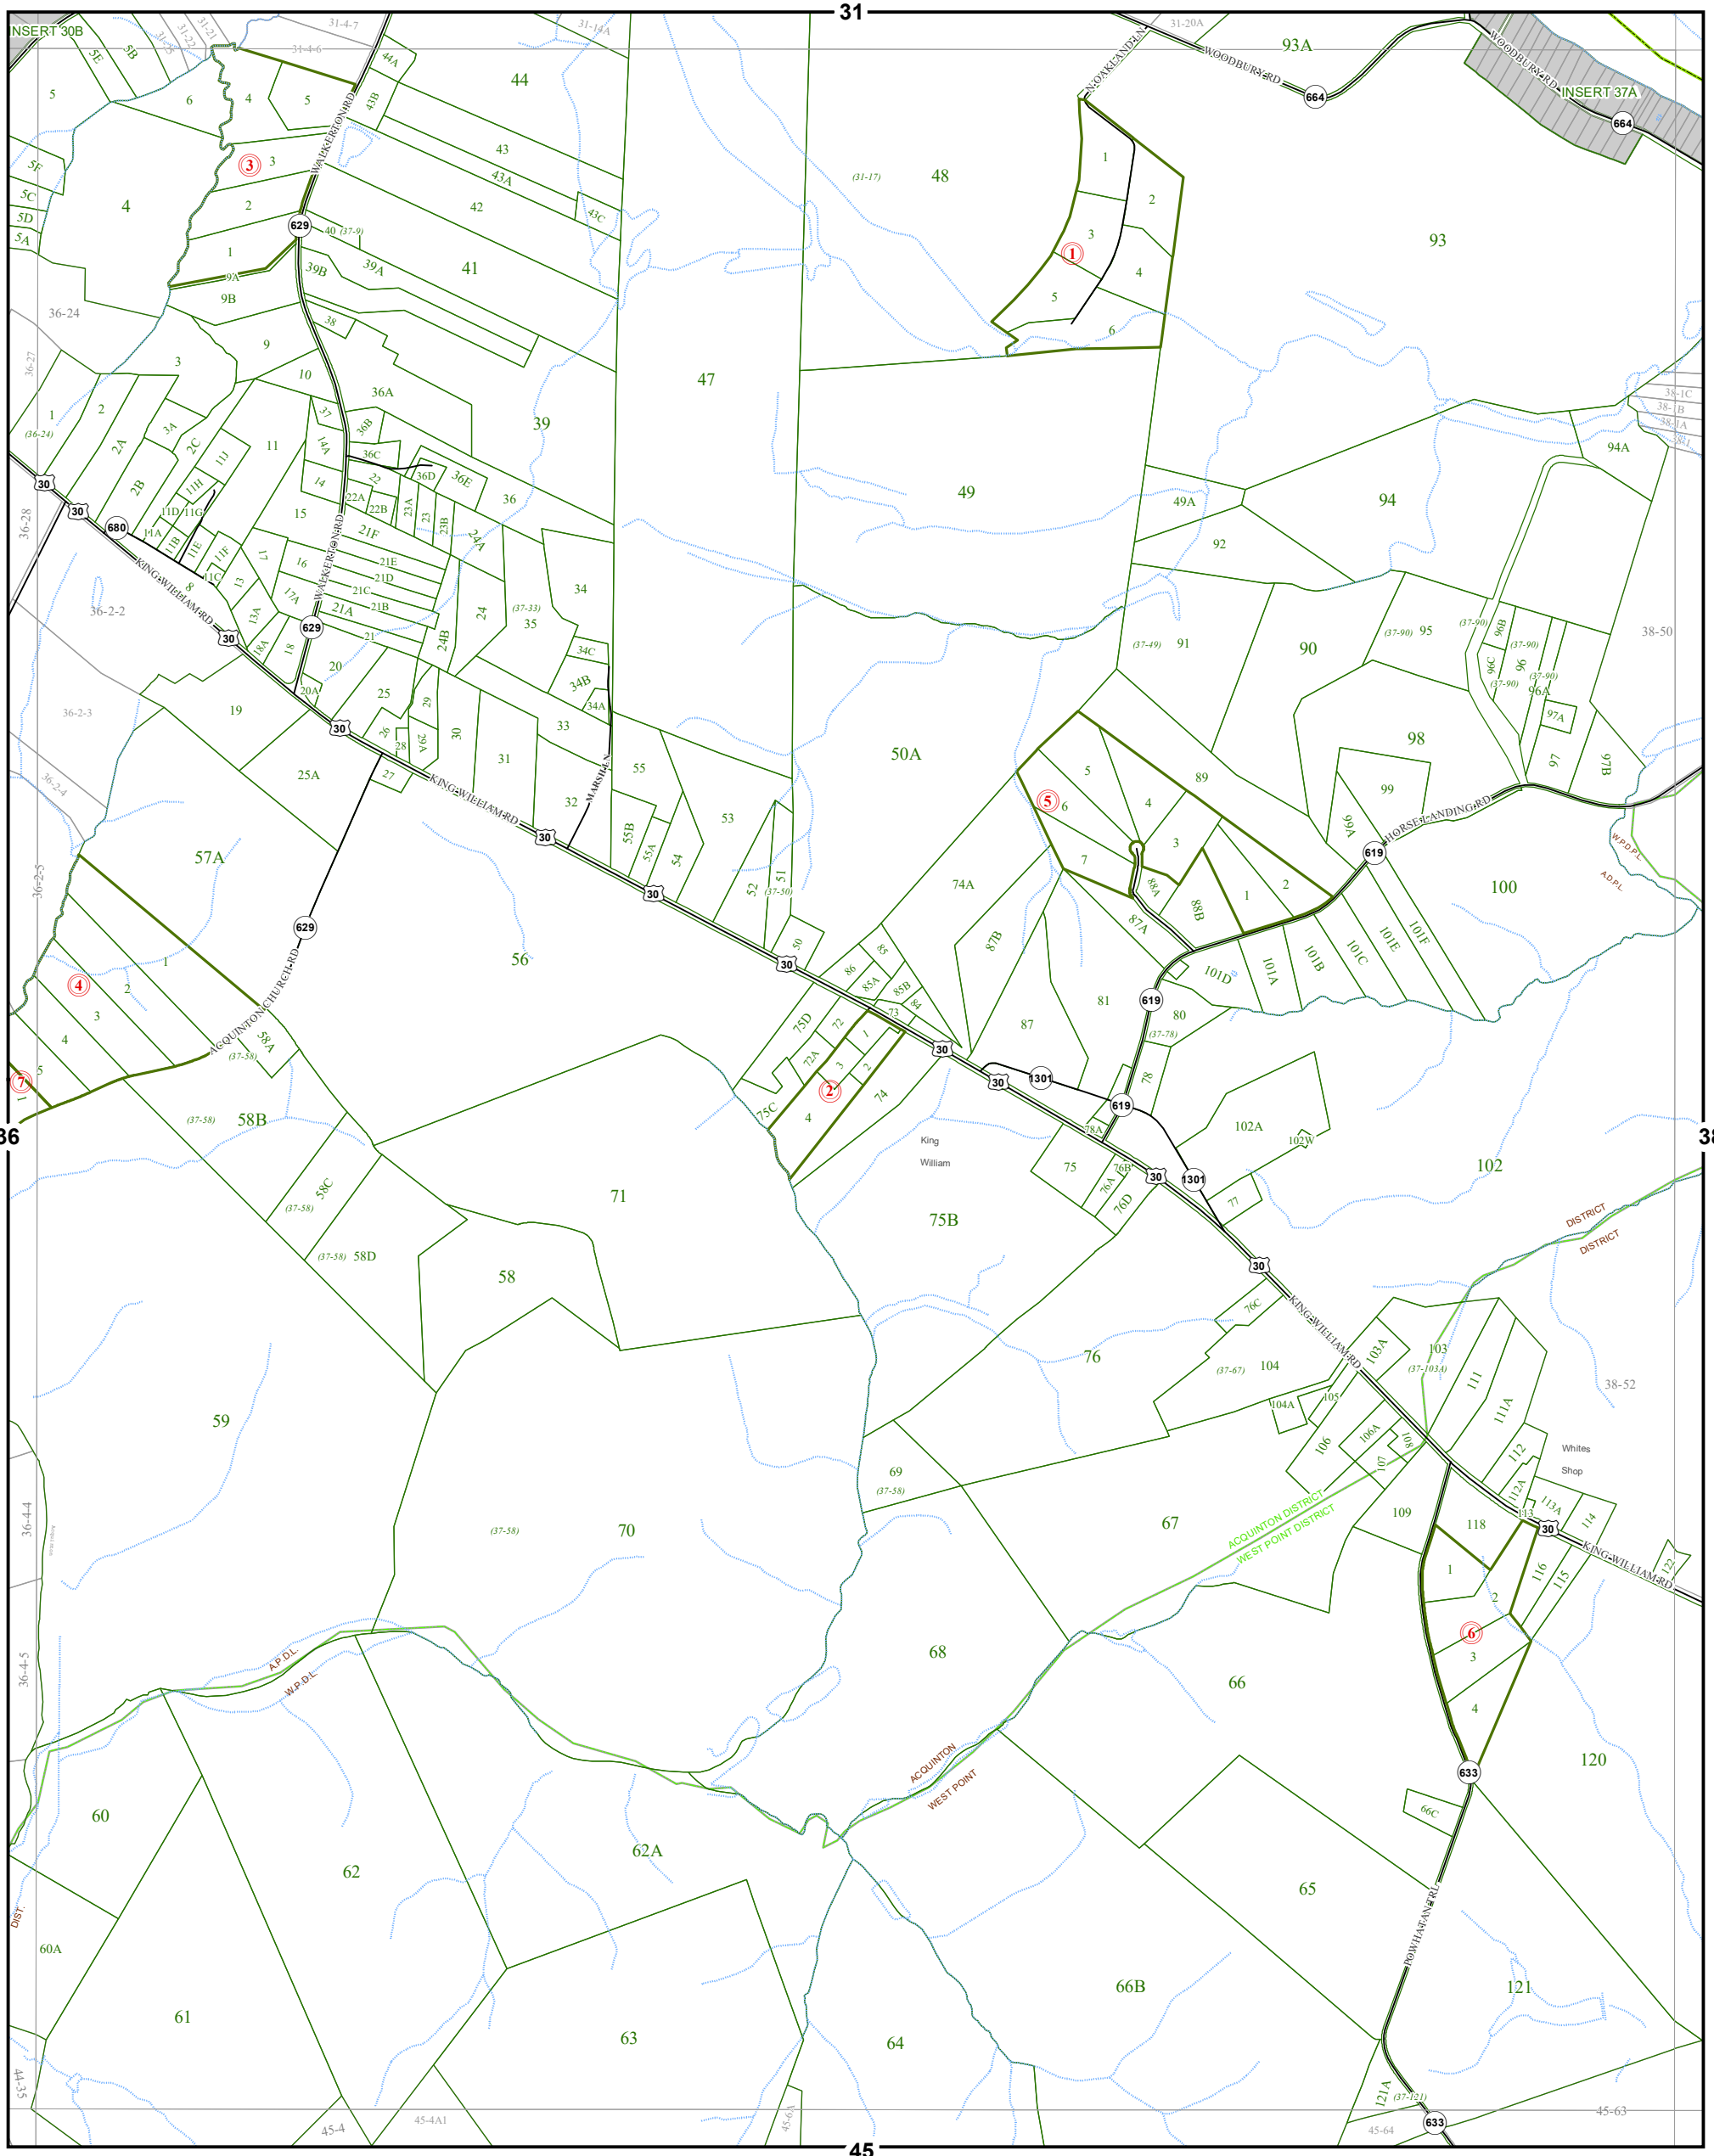

# KING WILLIAM COUNTY

Last Updated February 2018

Map information is believed to be accurate, but accuracy is not guaranteed. Any errors or omissions should be reported to the Commissioner of Revenue's office. In no event will King William County be liable for any damages or other pecuniary loss that may arise from the use of this data.

## ACQINTON & WEST POINT DISTRICT

### LEGEND

- County Boundary
- Routes
- 1 Lots
- District Boundaries
- Streams
- Railroads
- Roads / Alleys
- 1 Sections
- Blocks
- Water Bodies