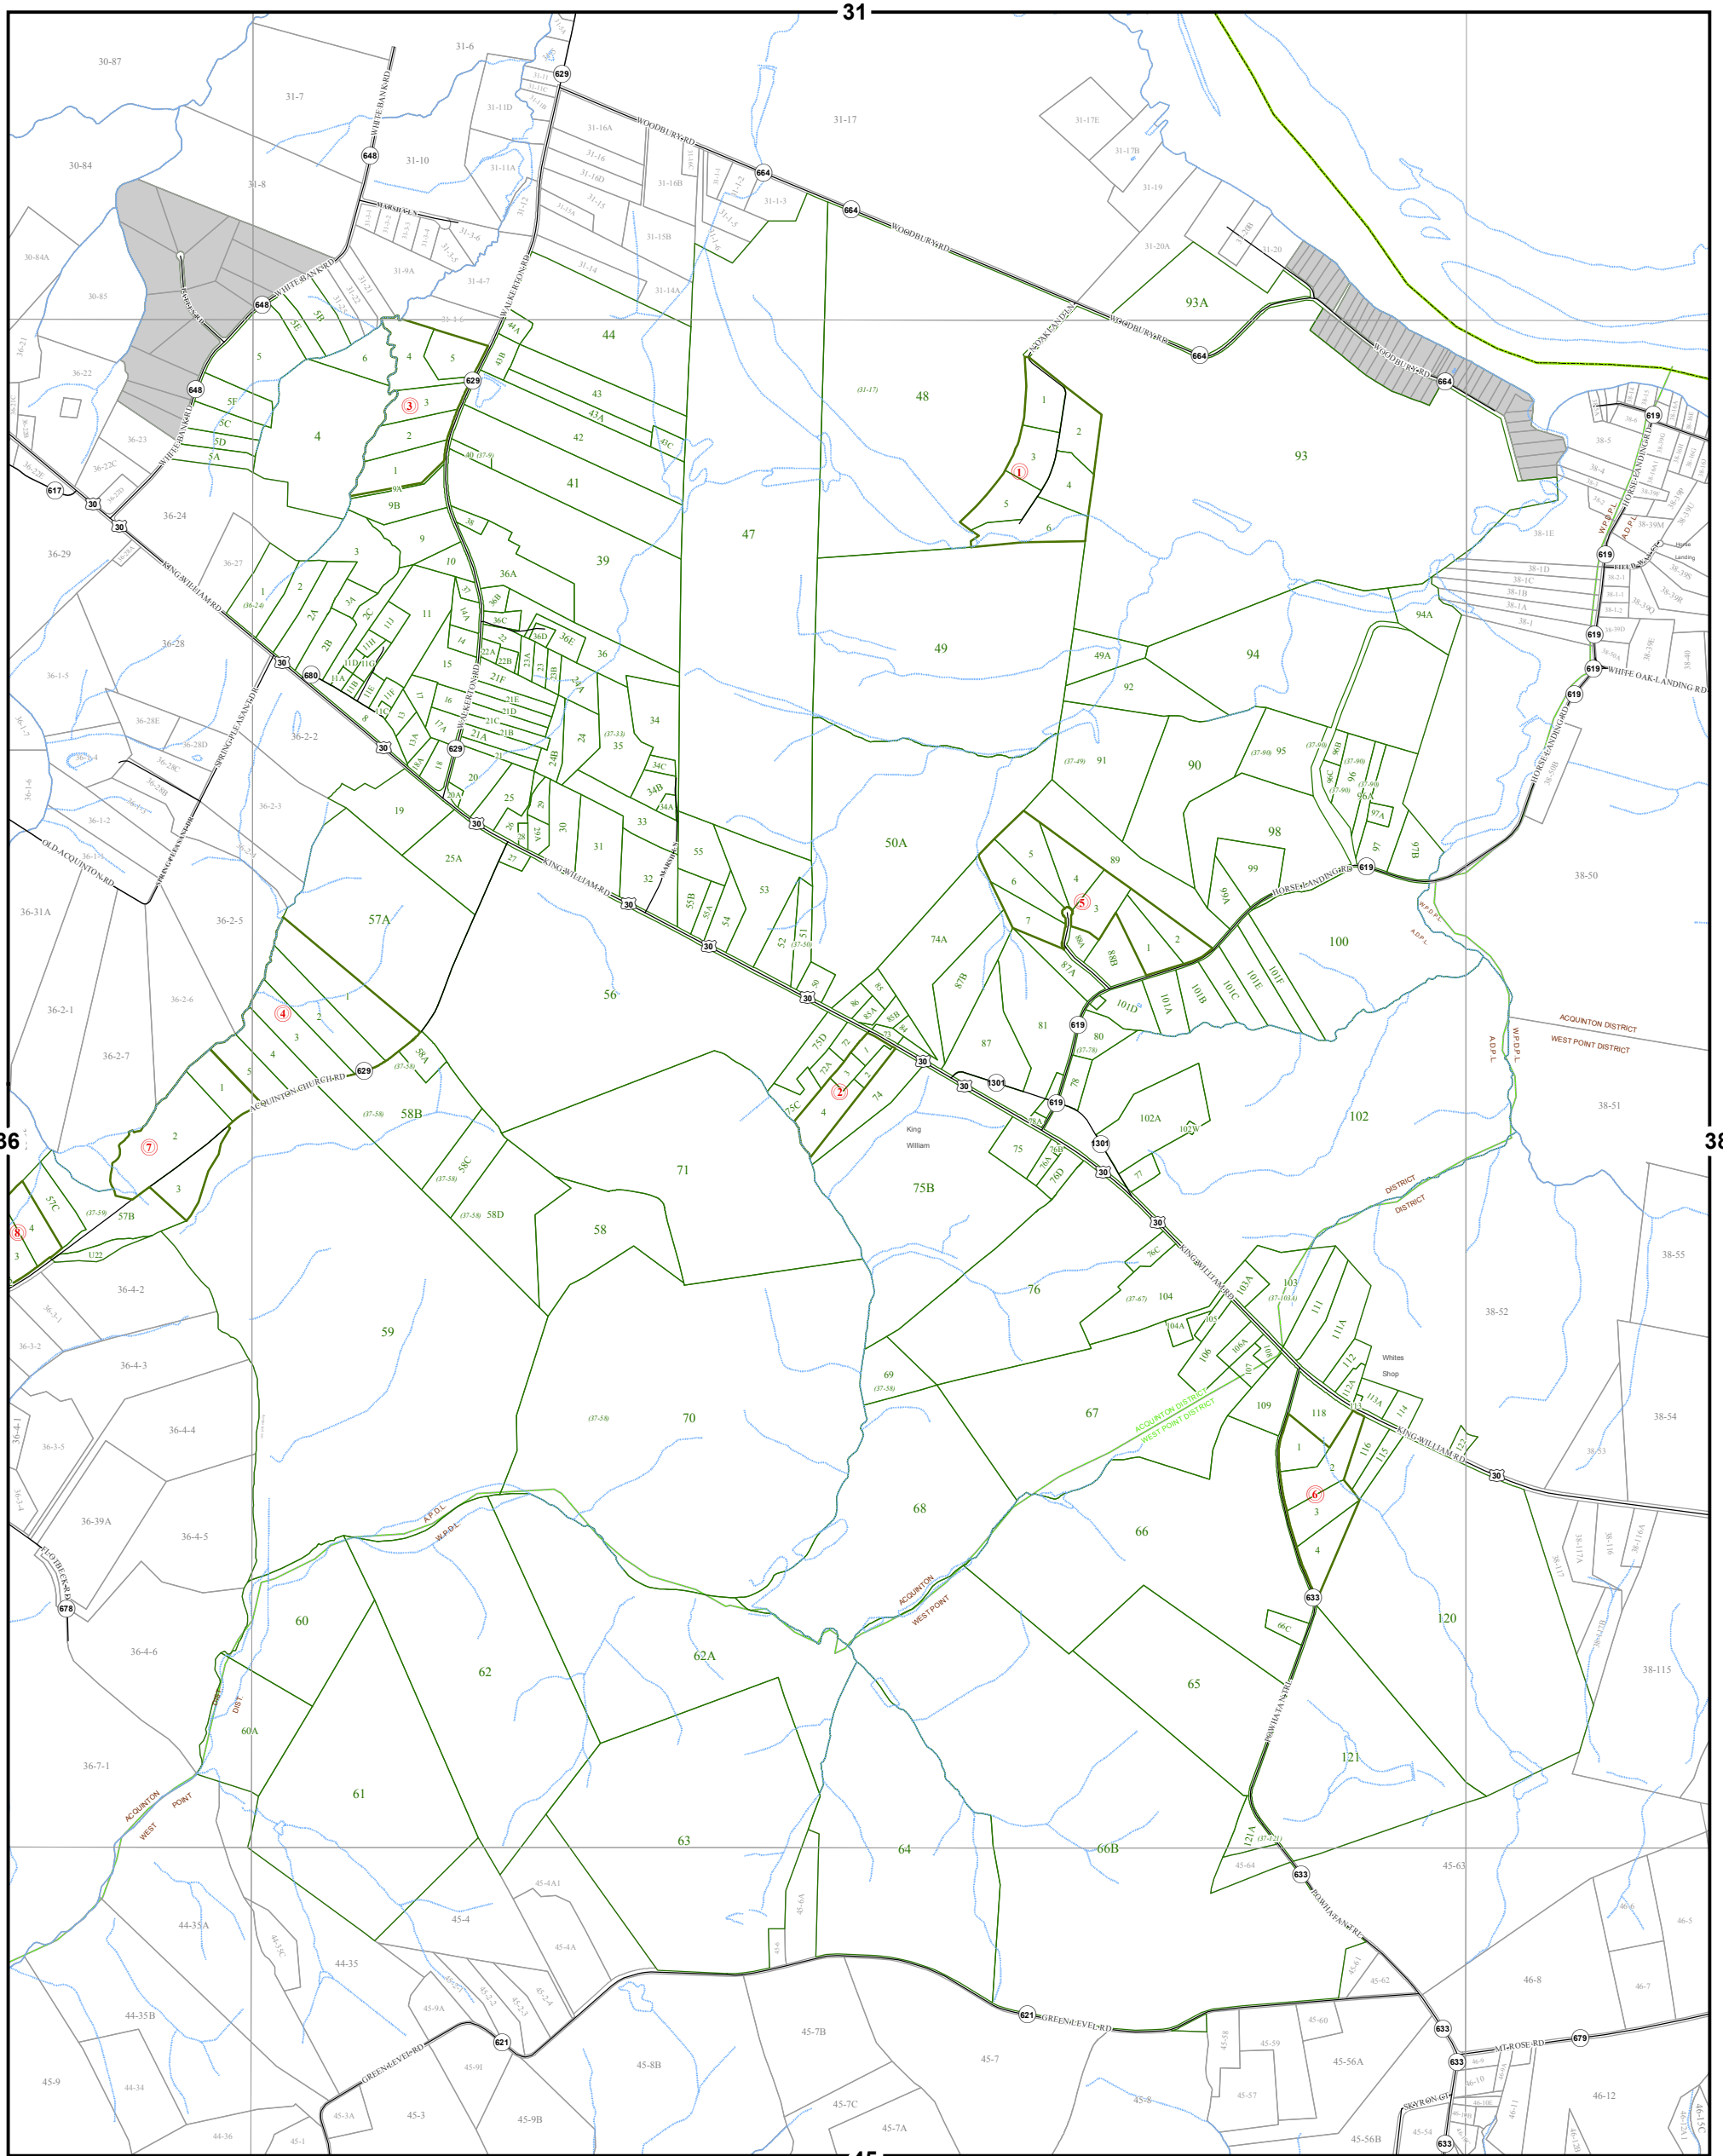

KING WILLIAM COUNTY

Last Updated September 2015

Map information is believed to be accurate, but accuracy is not guaranteed. Any errors or omissions should be reported to the Commissioner of Revenue's office. In no event will King William County be liable for any damages or other pecuniary loss that may arise from the use of this data.

ACQUNTION & WEST POINT DISTRICT

SECTION 37

LEGEND

- | | | | | |
|-----------------|----------------|----------|---------------------|--------------|
| County Boundary | Routes | Lots | District Boundaries | Streams |
| Railroads | Roads / Alleys | Sections | Blocks | Water Bodies |