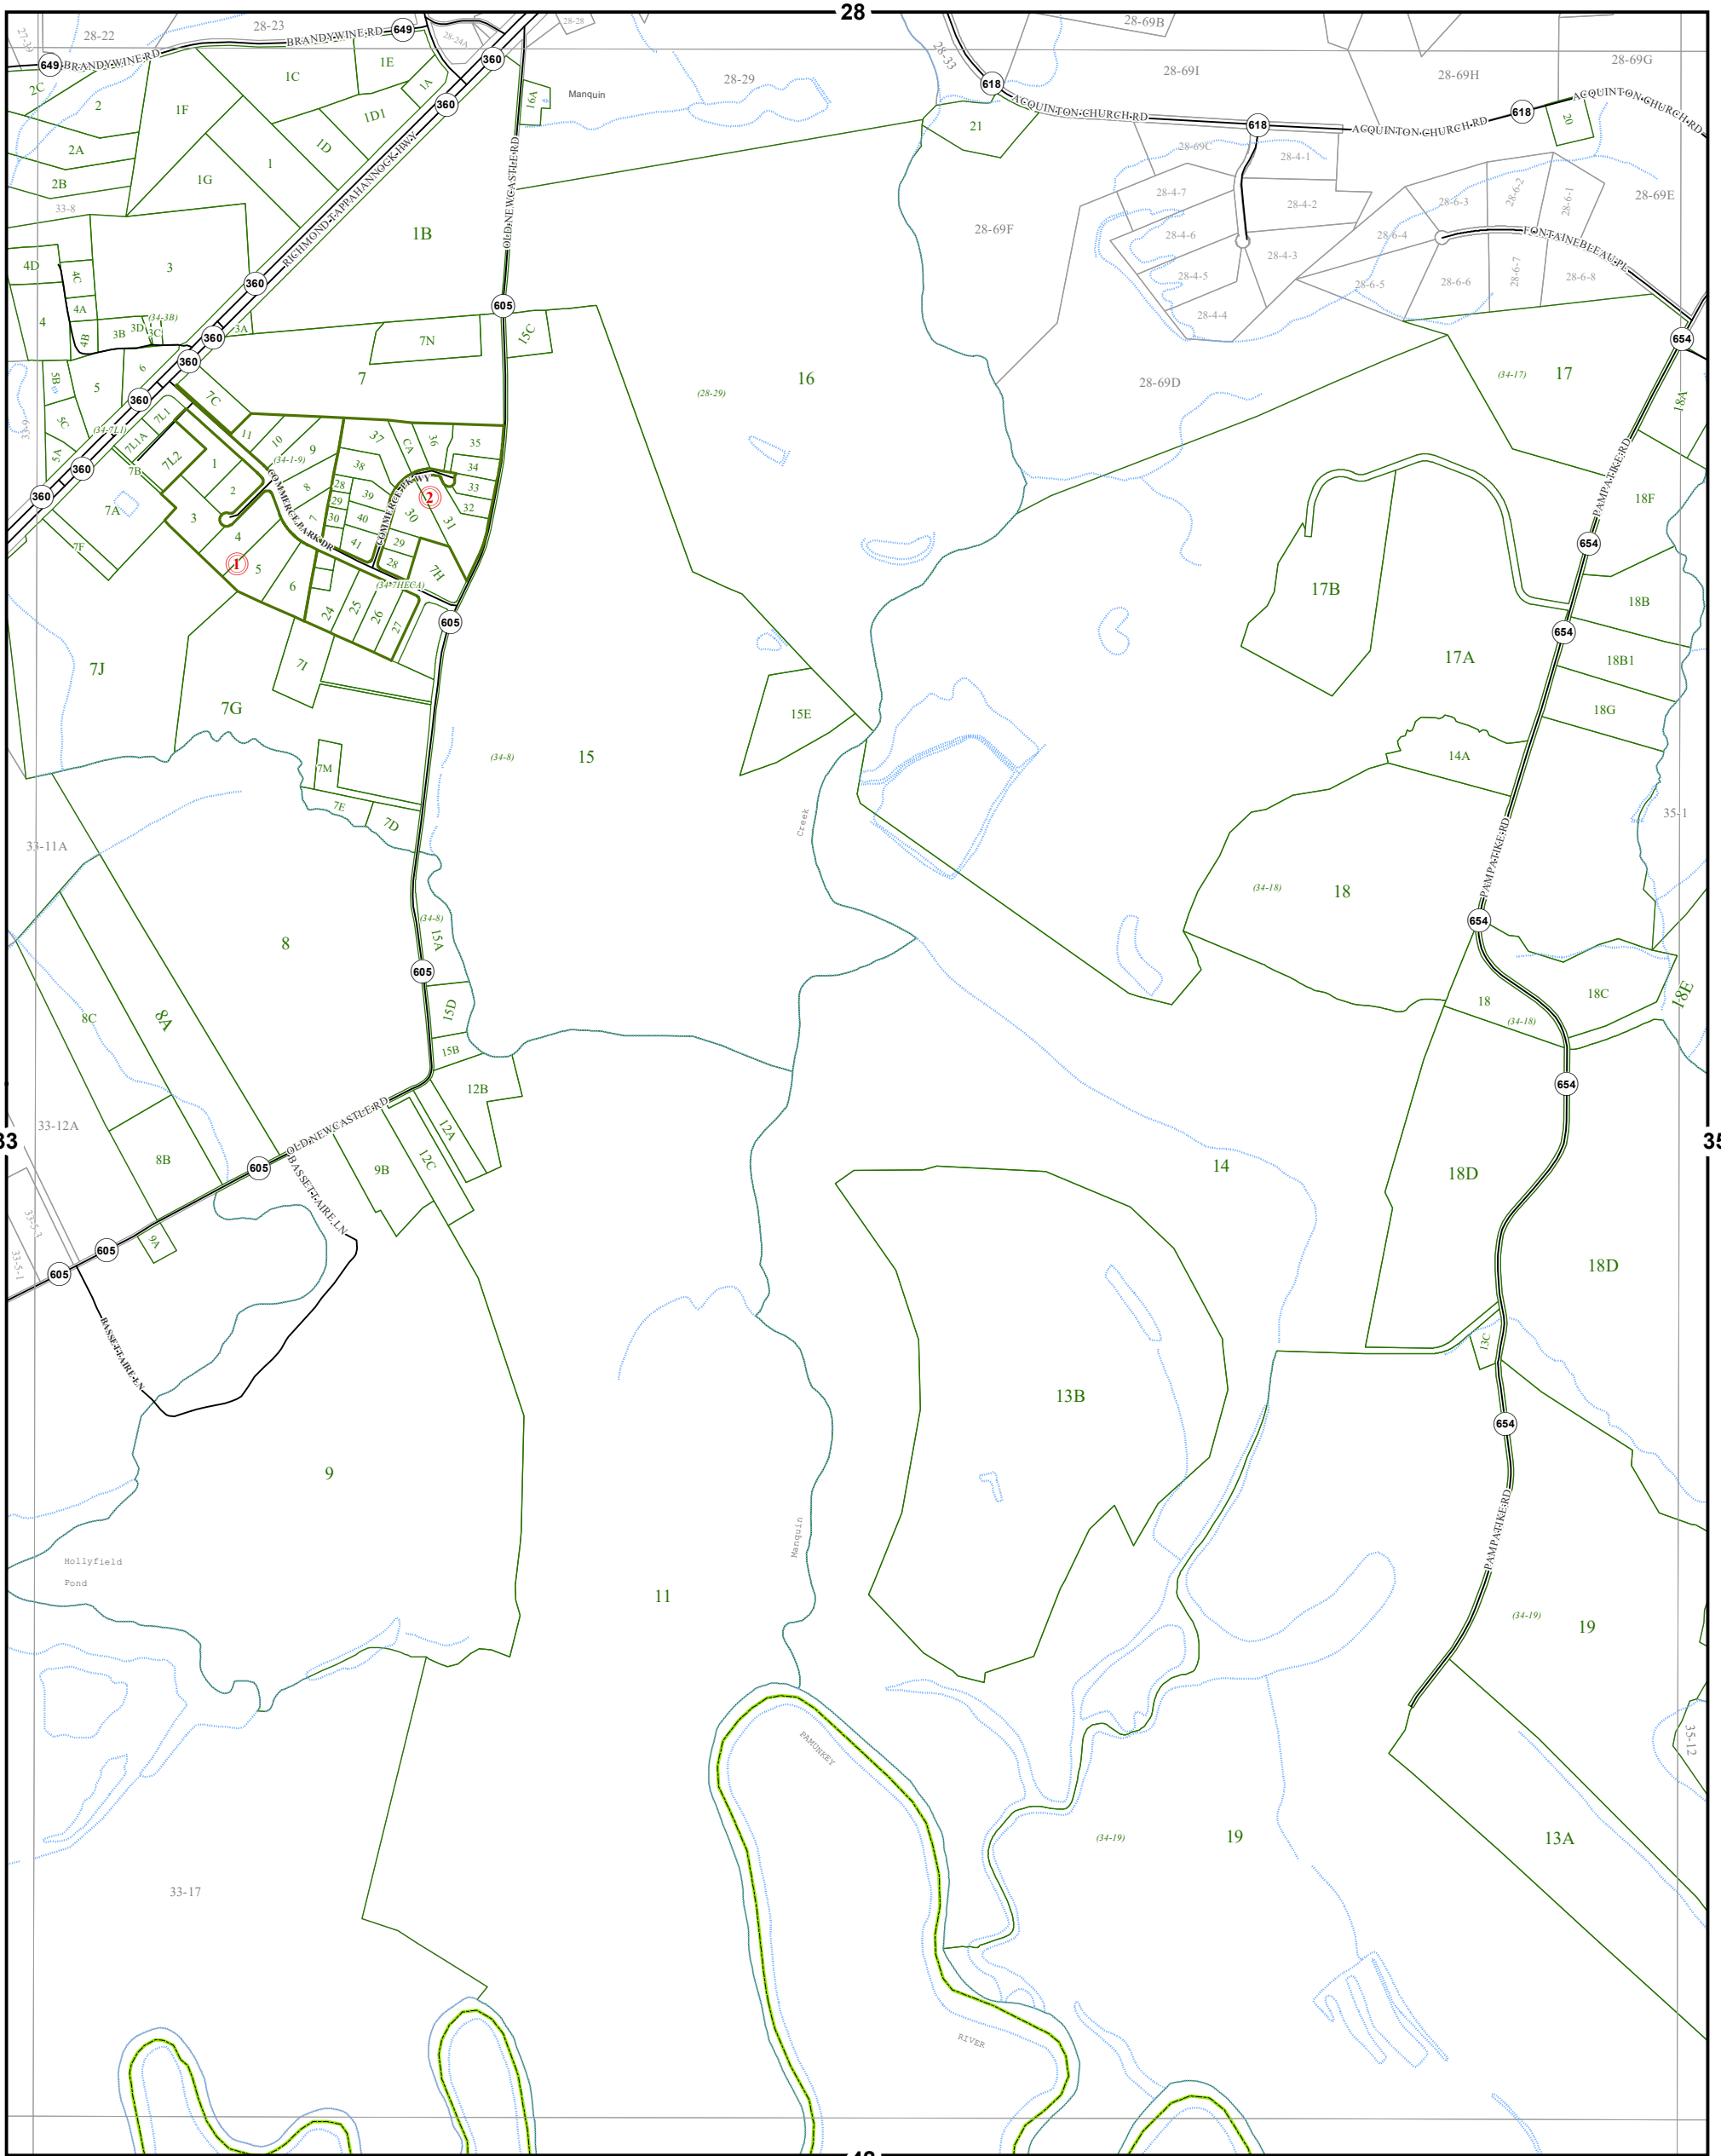

KING WILLIAM COUNTY

Last Updated May 2017

Map information is believed to be accurate, but accuracy is not guaranteed. Any errors or omissions should be reported to the Commissioner of Revenue's office. In no event will King William County be liable for any damages or other pecuniary loss that may arise from the use of this data.

ACQUINTON DISTRICT

LEGEND

- County Boundary
- Routes
- 1 Lots
- District Boundaries
- Streams
- Railroads
- Roads / Alleys
- 1 Sections
- Blocks
- Water Bodies

SECTION 34