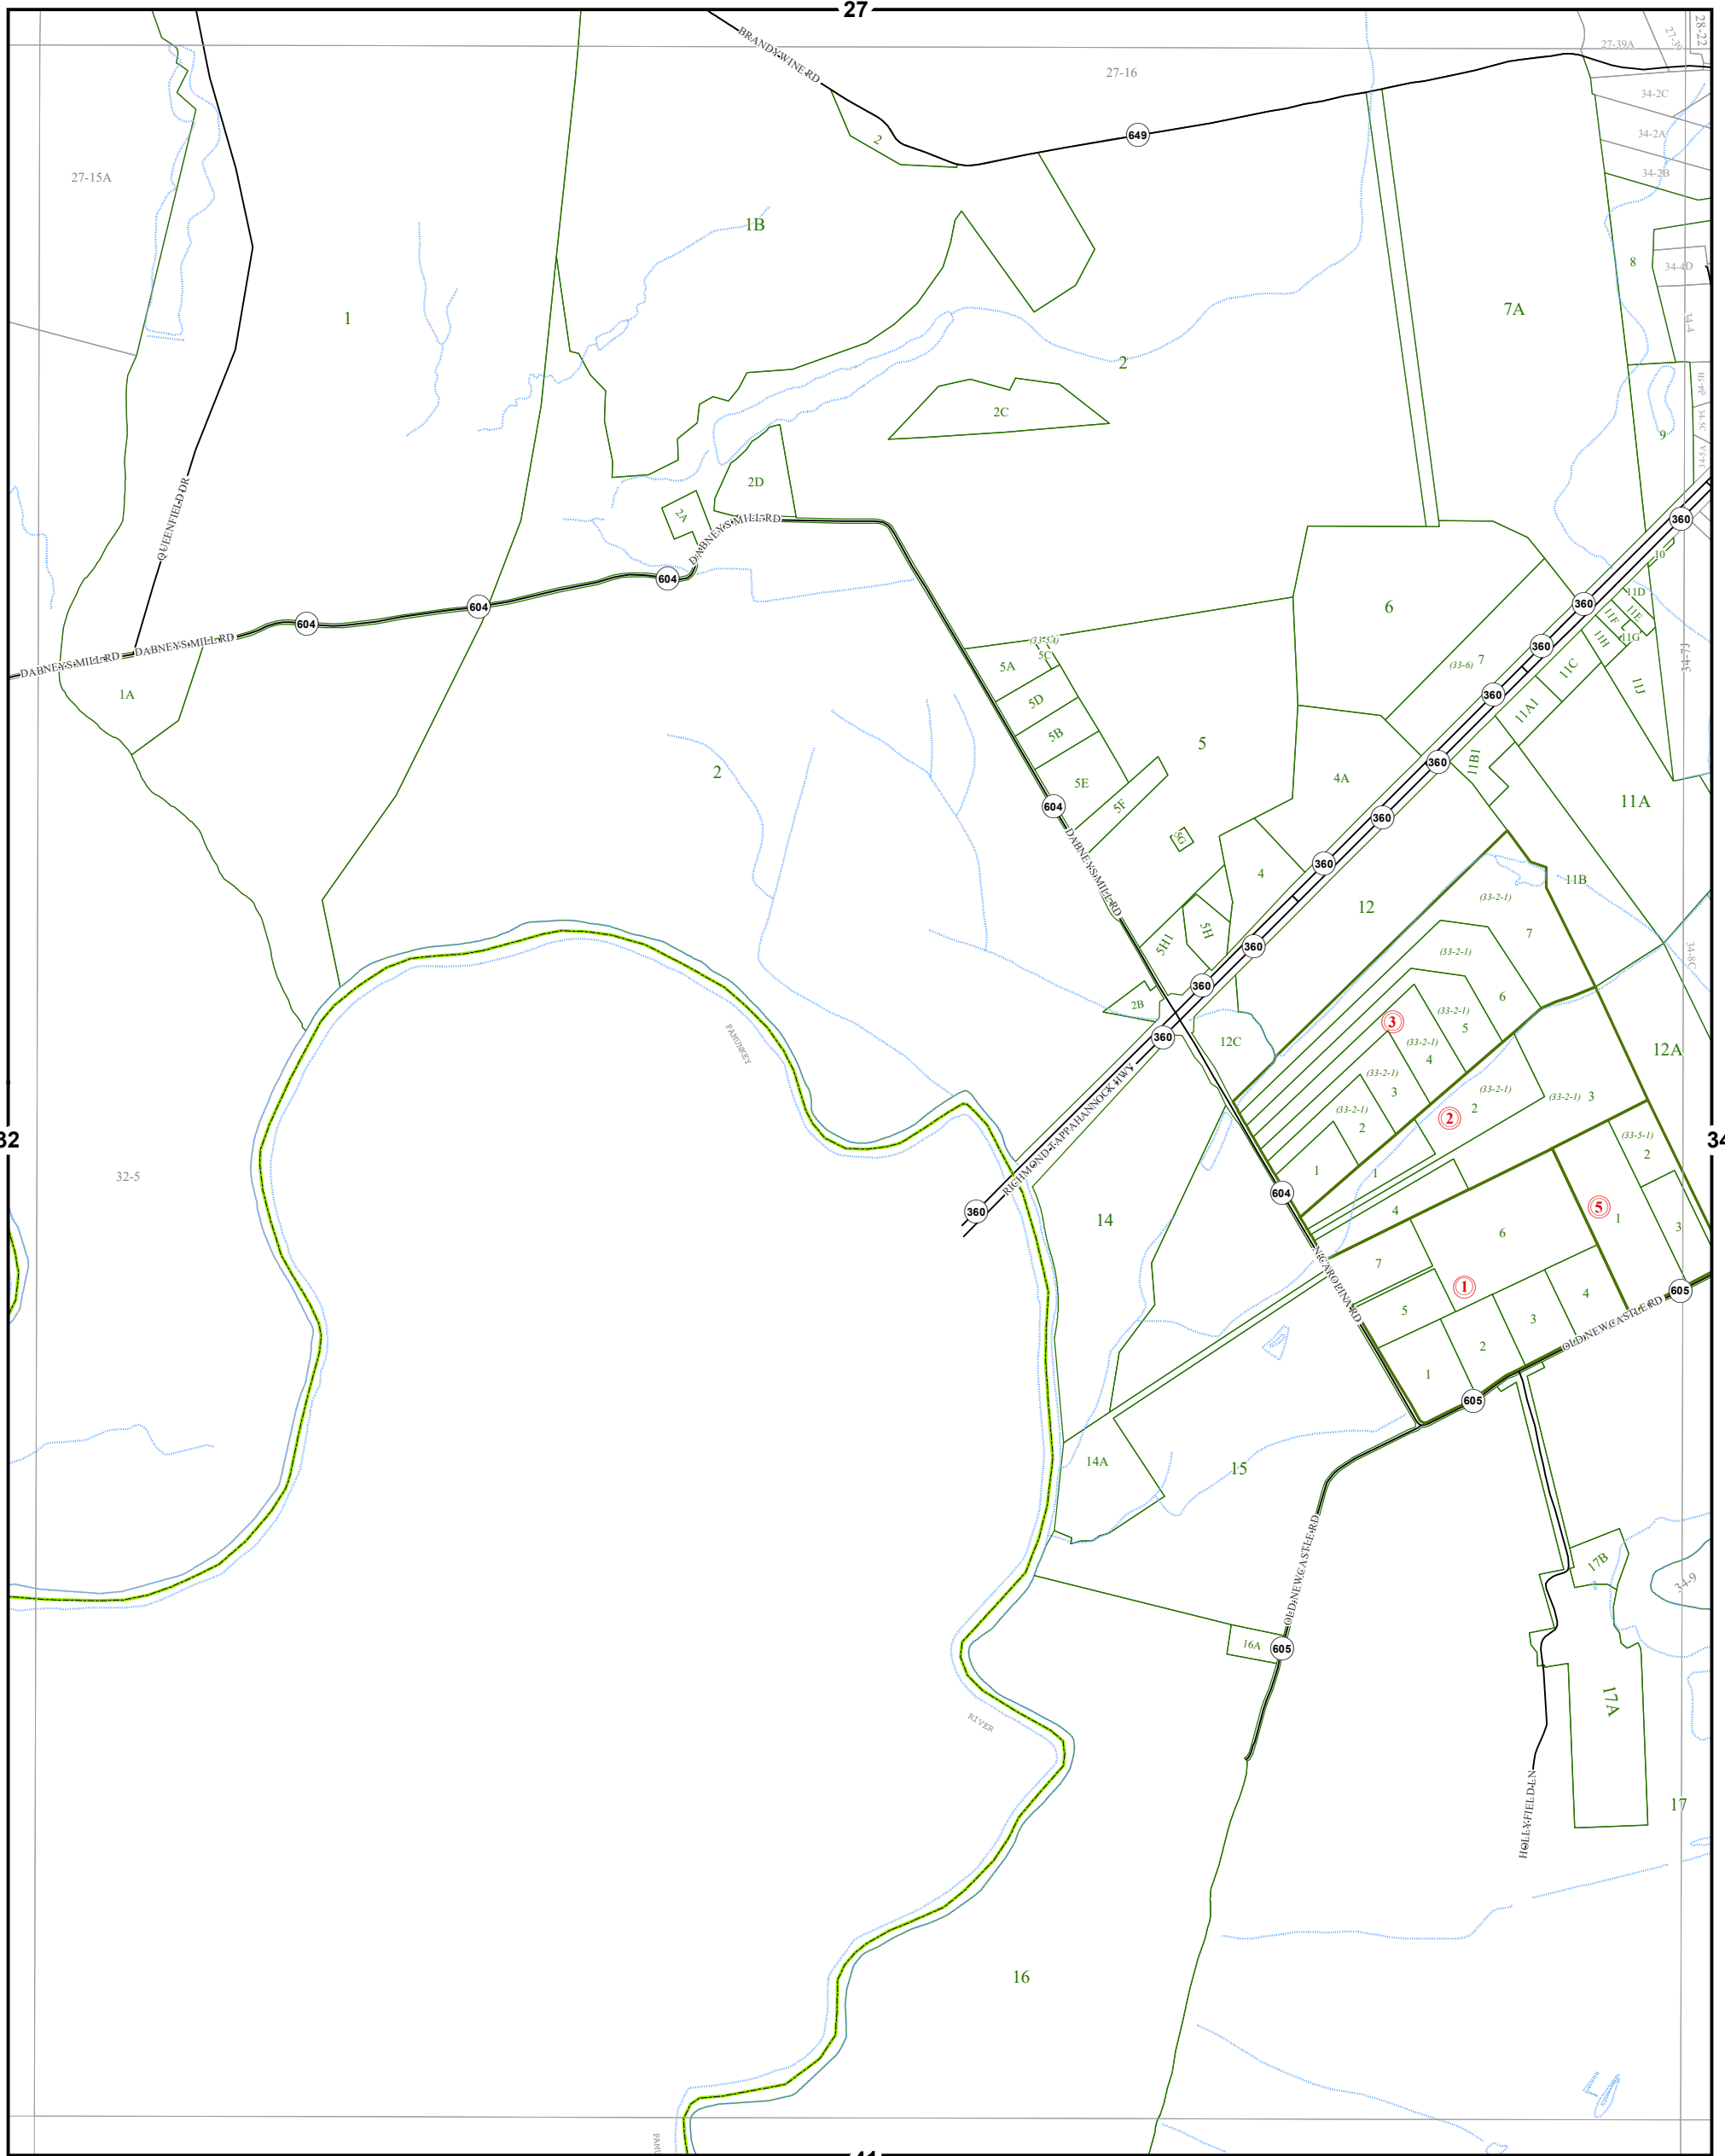

KING WILLIAM COUNTY

Last Updated February 2018

Map information is believed to be accurate, but accuracy is not guaranteed. Any errors or omissions should be reported to the Commissioner of Revenue's office. In no event will King William County be liable for any damages or other pecuniary loss that may arise from the use of this data.

ACQUINTON DISTRICT

SECTION 33

LEGEND

- County Boundary
- Routes
- 1 Lots
- District Boundaries
- Streams
- Railroads
- Roads / Alleys
- 1 Sections
- Blocks
- Water Bodies