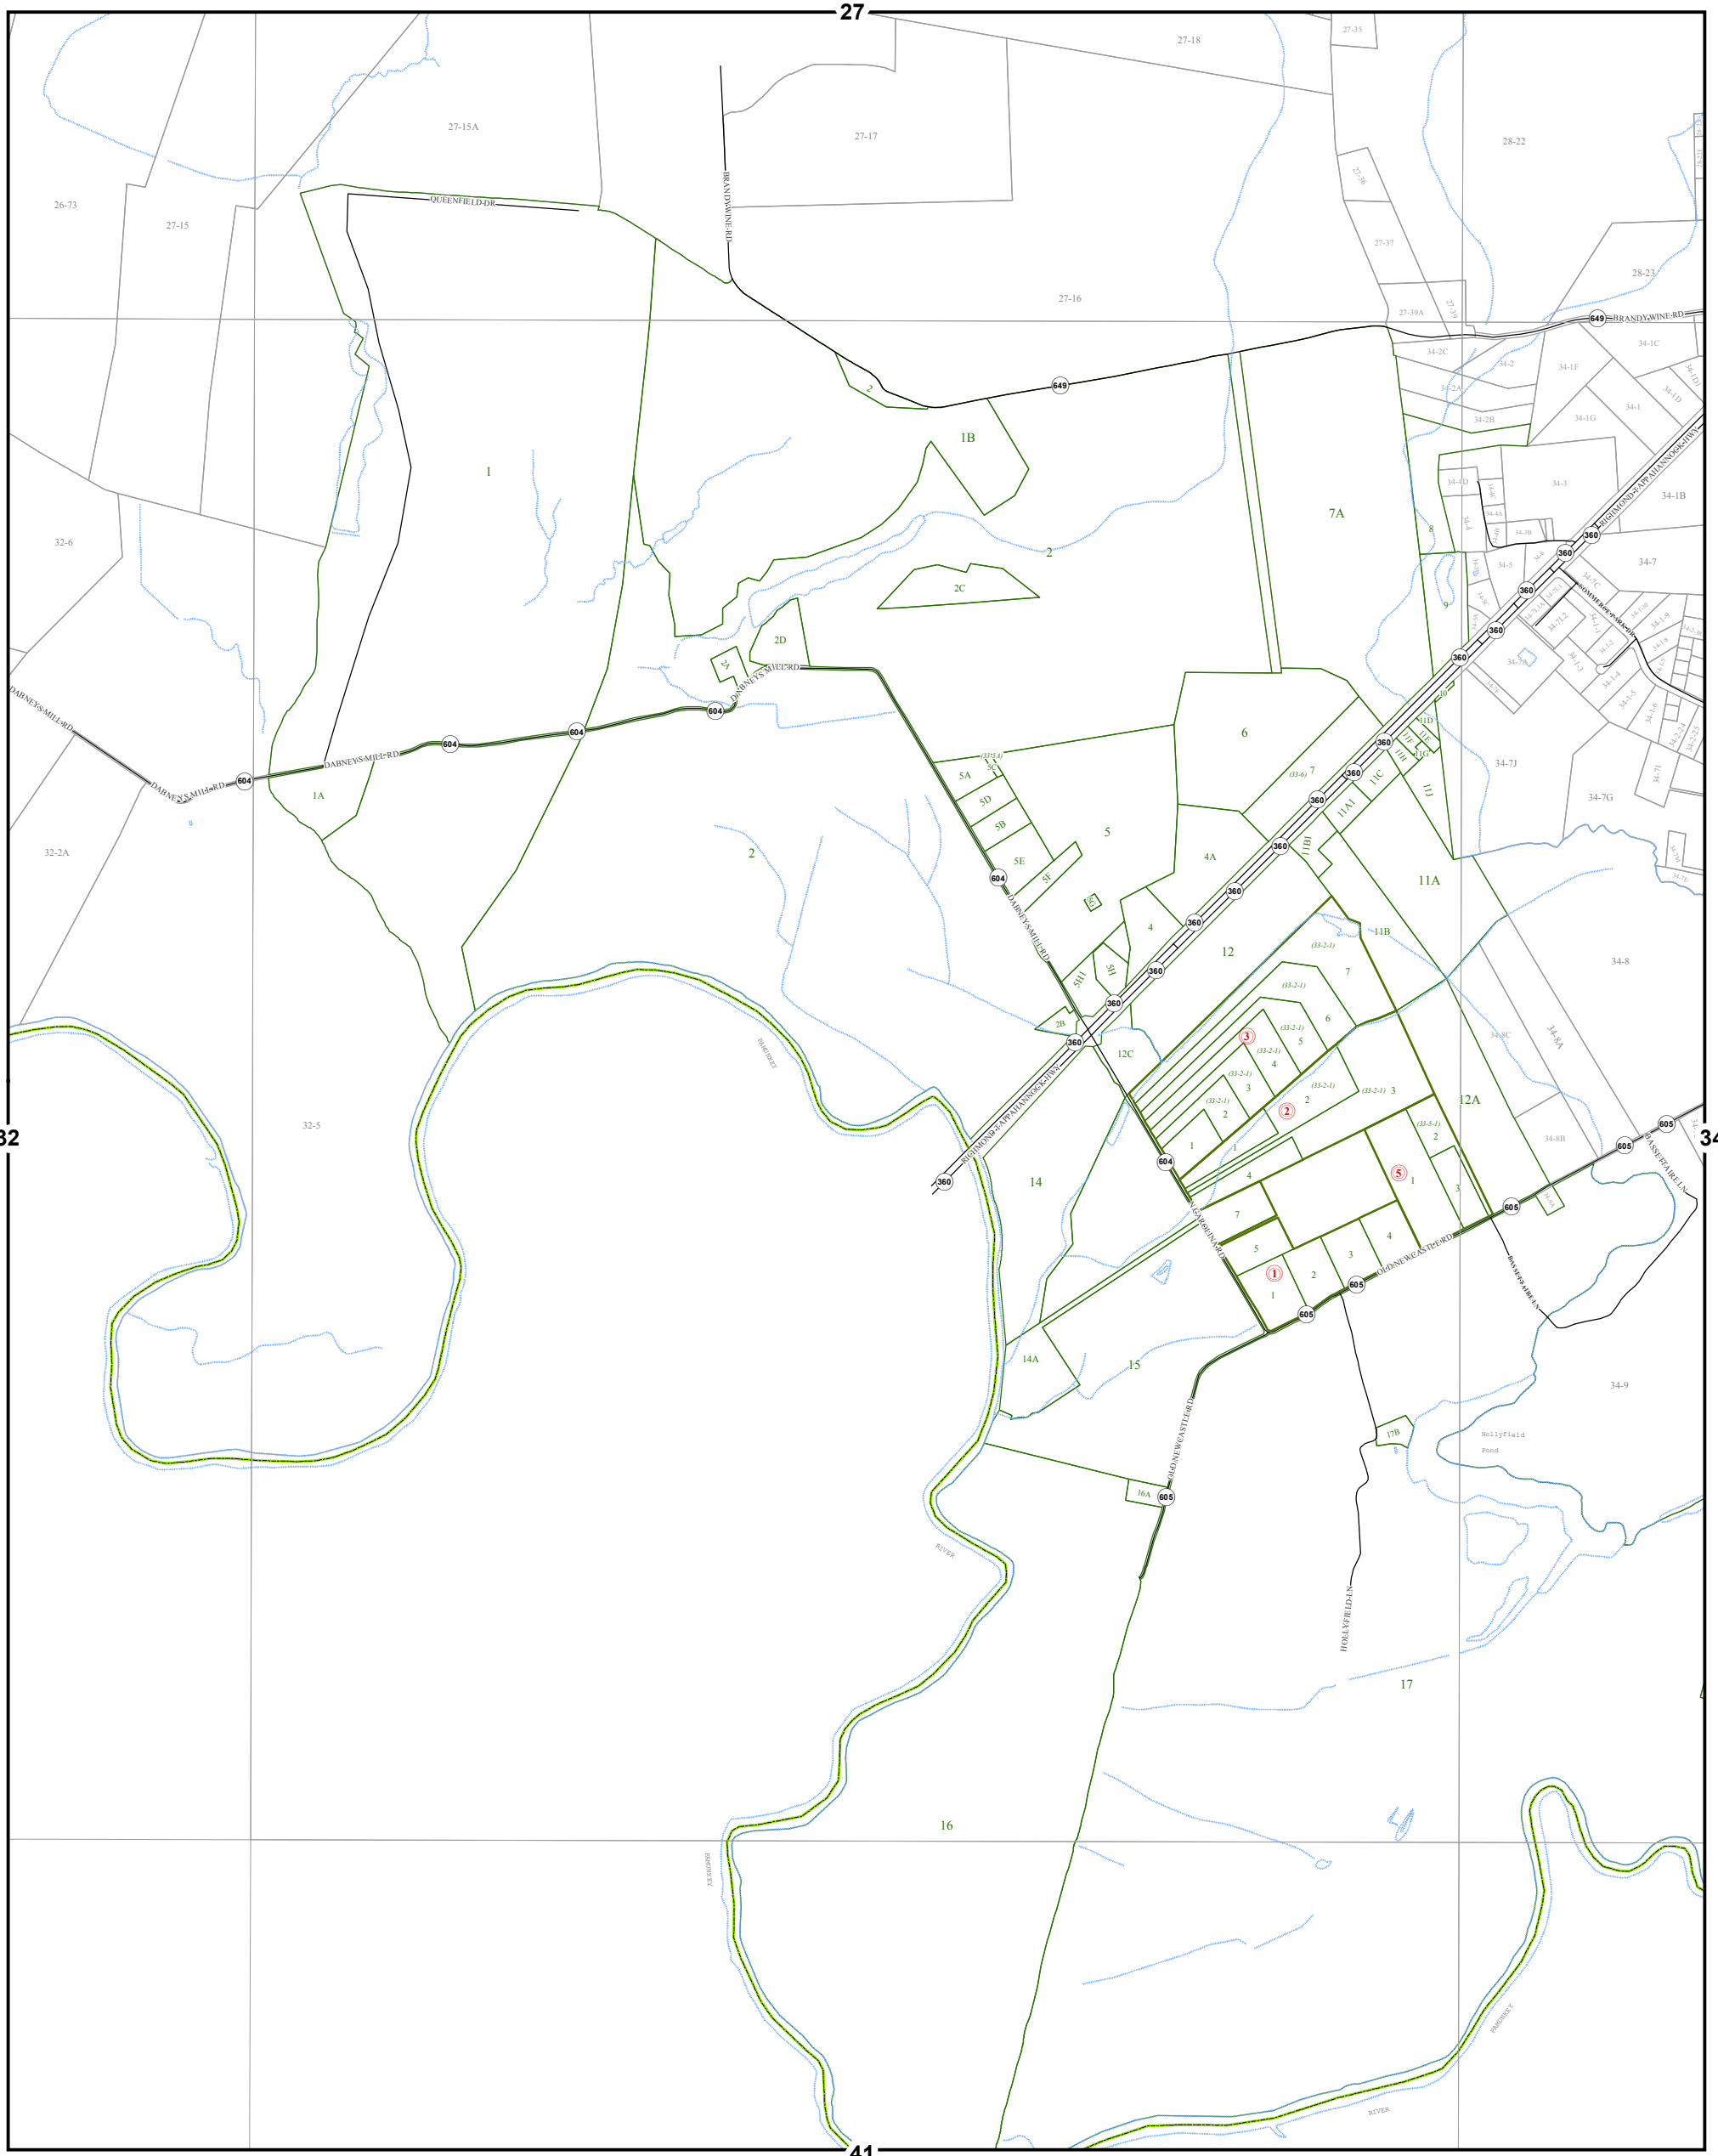

KING WILLIAM COUNTY

Last Updated September 2015

Map information is believed to be accurate, but accuracy is not guaranteed. Any errors or omissions should be reported to the Commissioner of Revenue's office. In no event will King William County be liable for any damages or other pecuniary loss that may arise from the use of this data.

ACQUINTON DISTRICT

SECTION 33

LEGEND

- | | | | | |
|-----------------|----------------|----------|---------------------|--------------|
| County Boundary | Routes | Lots | District Boundaries | Streams |
| Railroads | Roads / Alleys | Sections | Blocks | Water Bodies |