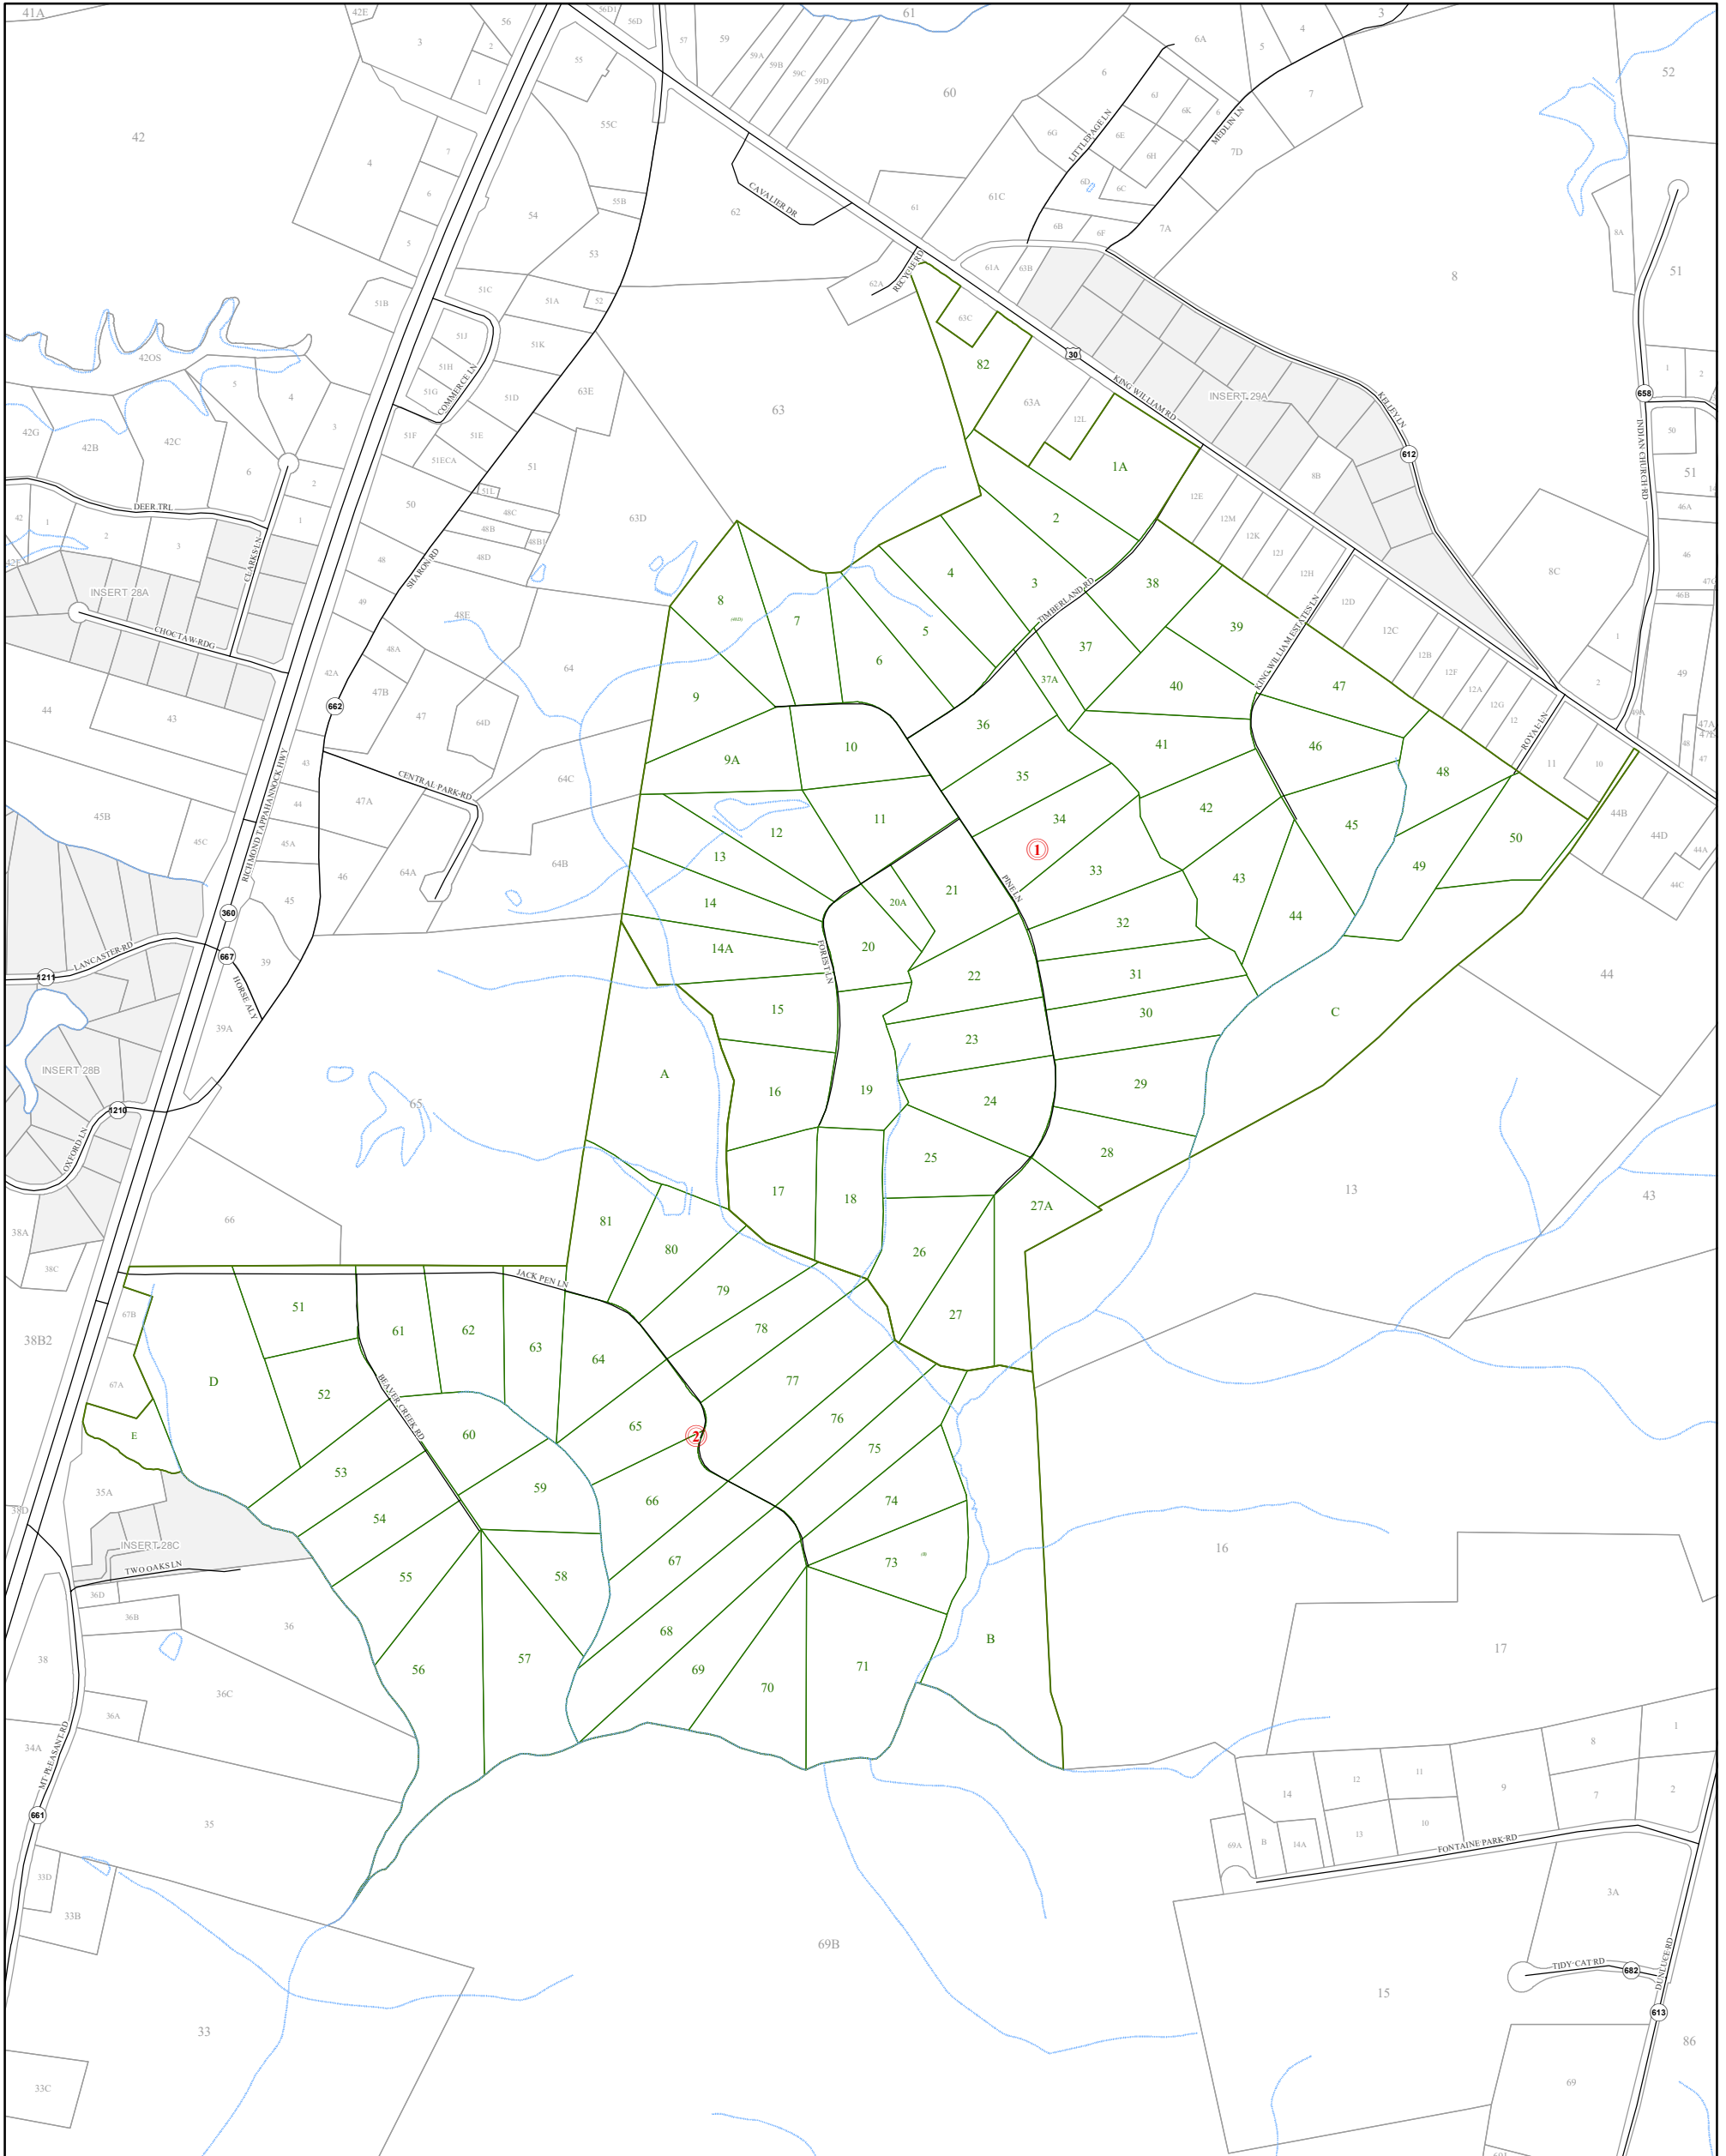

# KING WILLIAM COUNTY

Last Updated February 2018

Map information is believed to be accurate, but accuracy is not guaranteed. Any errors or omissions should be reported to the Commissioner of Revenue's office. In no event will King William County be liable for any damages or other pecuniary loss that may arise from the use of this data.

### LEGEND

- |                 |                |          |                     |              |
|-----------------|----------------|----------|---------------------|--------------|
| County Boundary | Routes         | Lots     | District Boundaries | Streams      |
| Railroads       | Roads / Alleys | Sections | Blocks              | Water Bodies |

## INSERT 29B