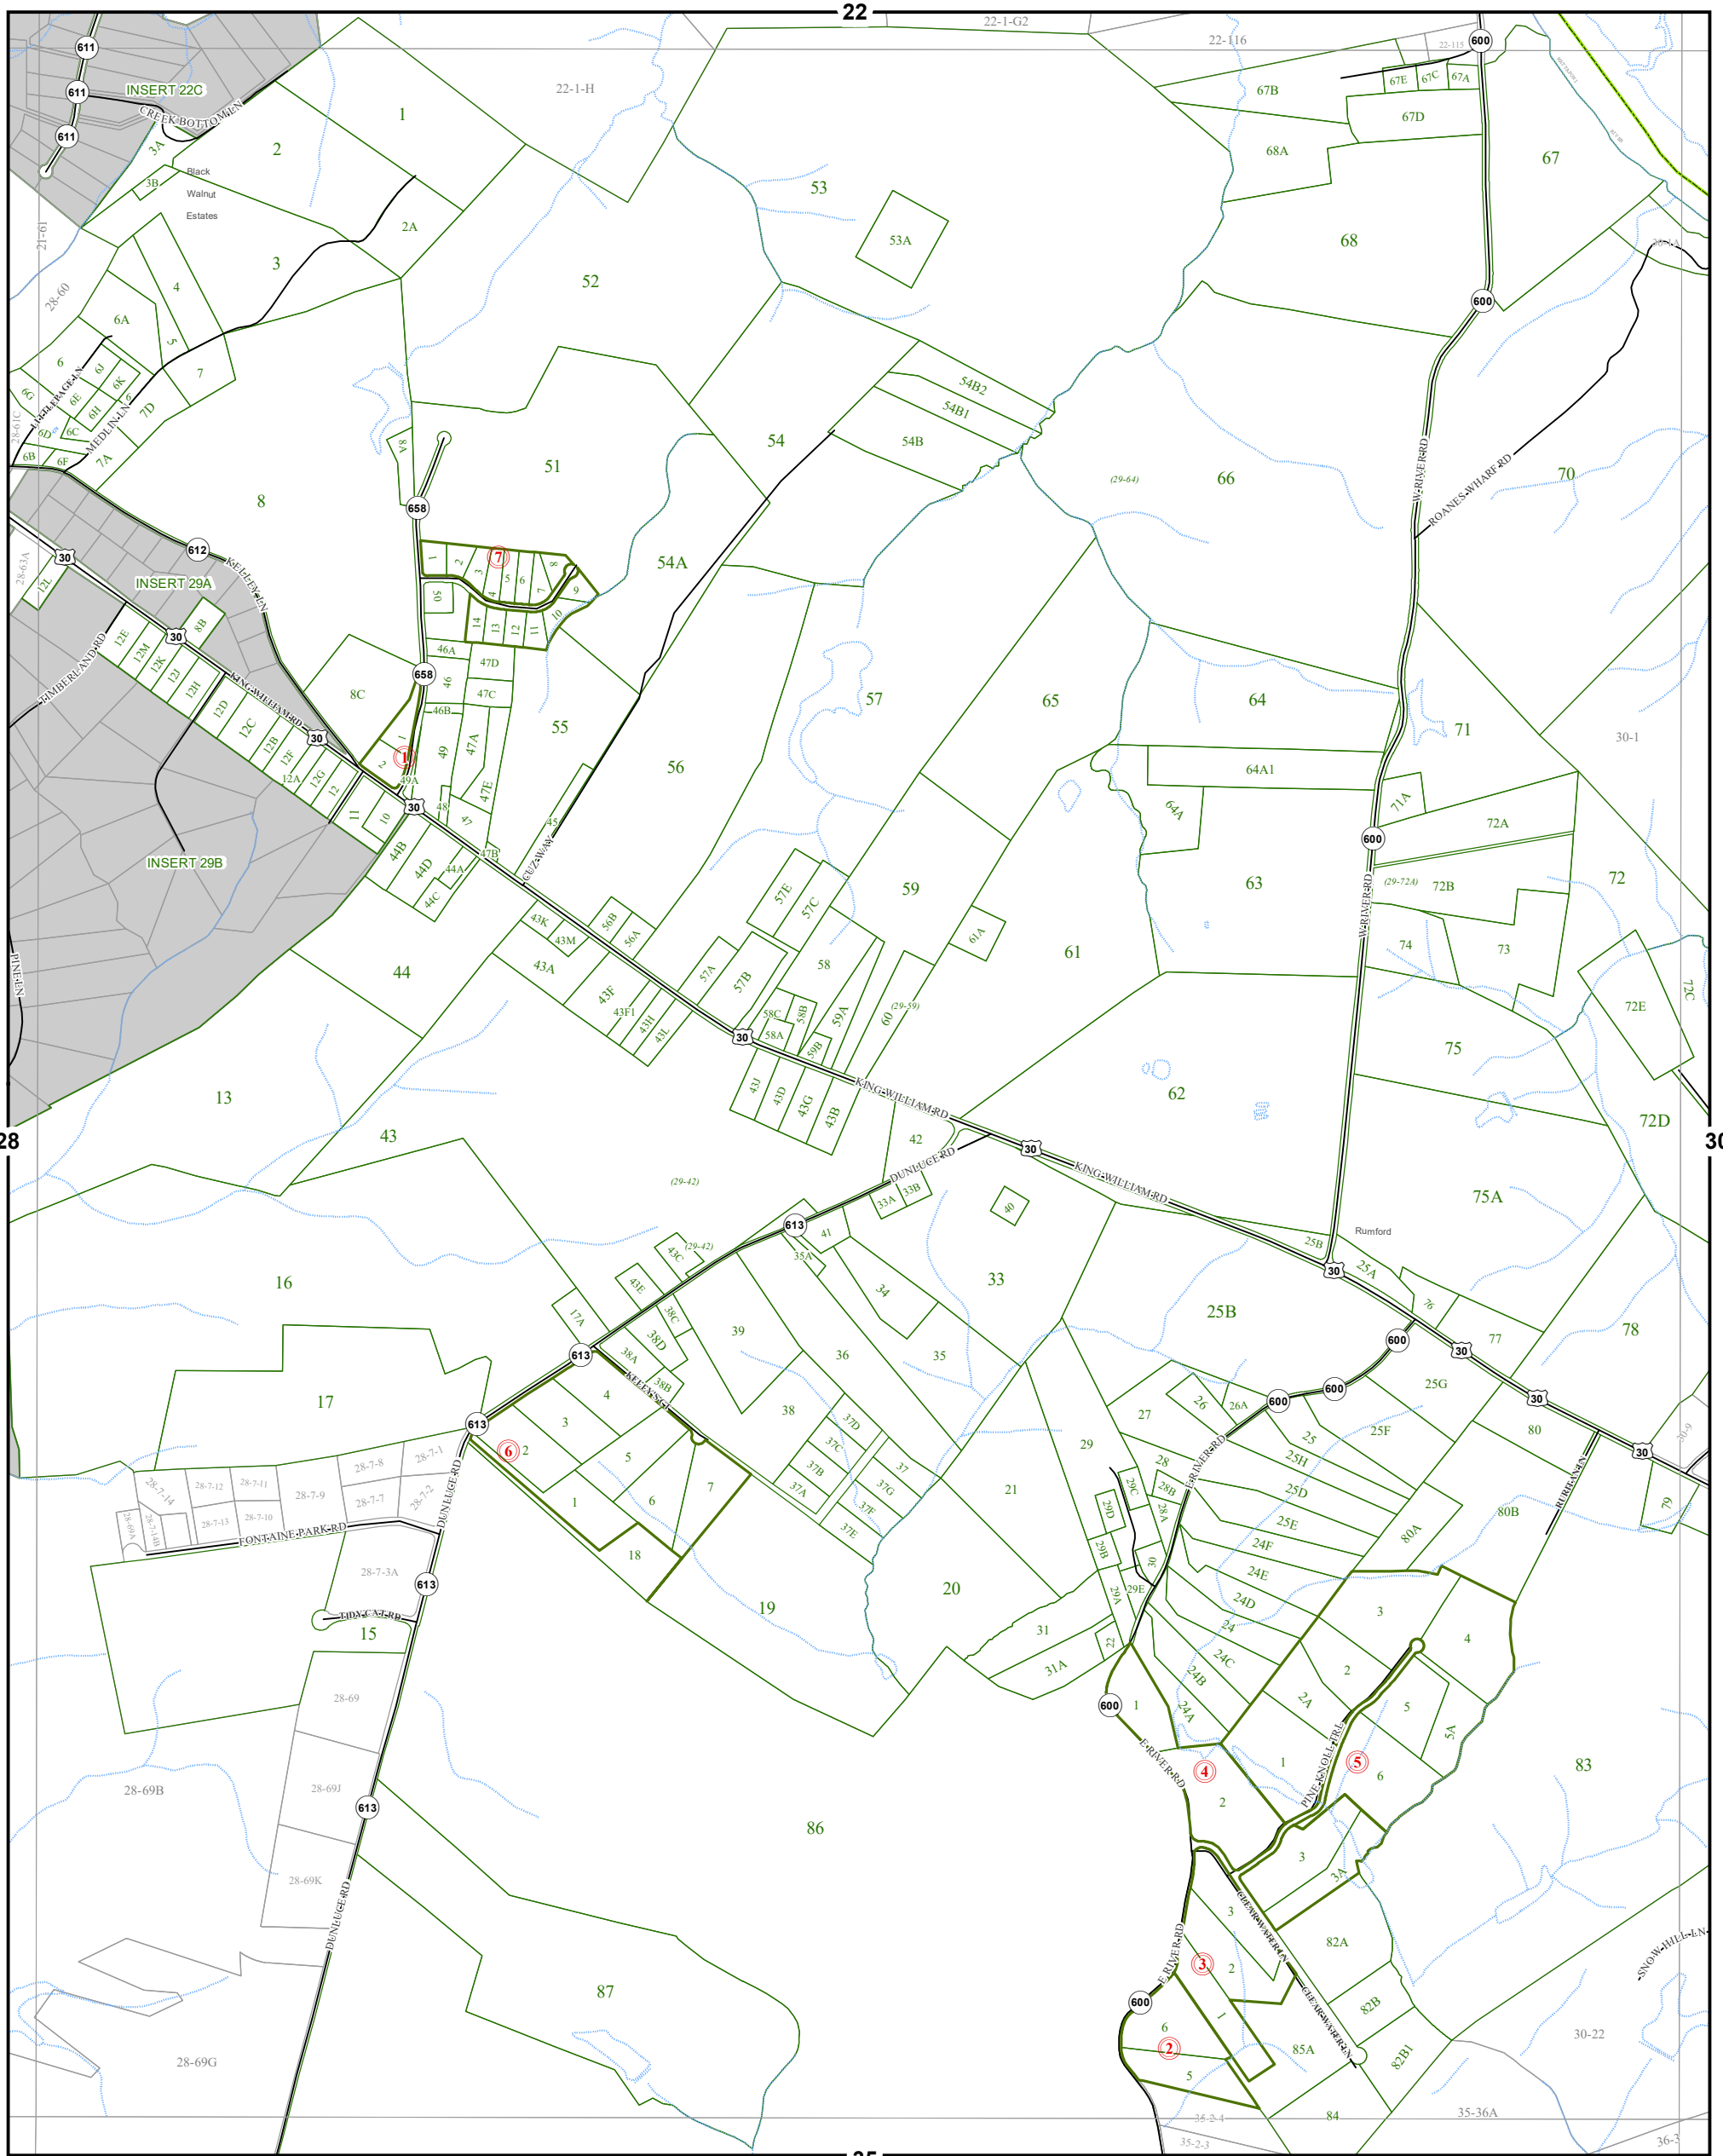

KING WILLIAM COUNTY

Last Updated February 2018

Map information is believed to be accurate, but accuracy is not guaranteed. Any errors or omissions should be reported to the Commissioner of Revenue's office. In no event will King William County be liable for any damages or other pecuniary loss that may arise from the use of this data.

ACQUINTON DISTRICT

LEGEND

- County Boundary
- Routes
- 1 Lots
- District Boundaries
- Streams
- Railroads
- Roads / Alleys
- 1 Sections
- Blocks
- Water Bodies

SECTION 29