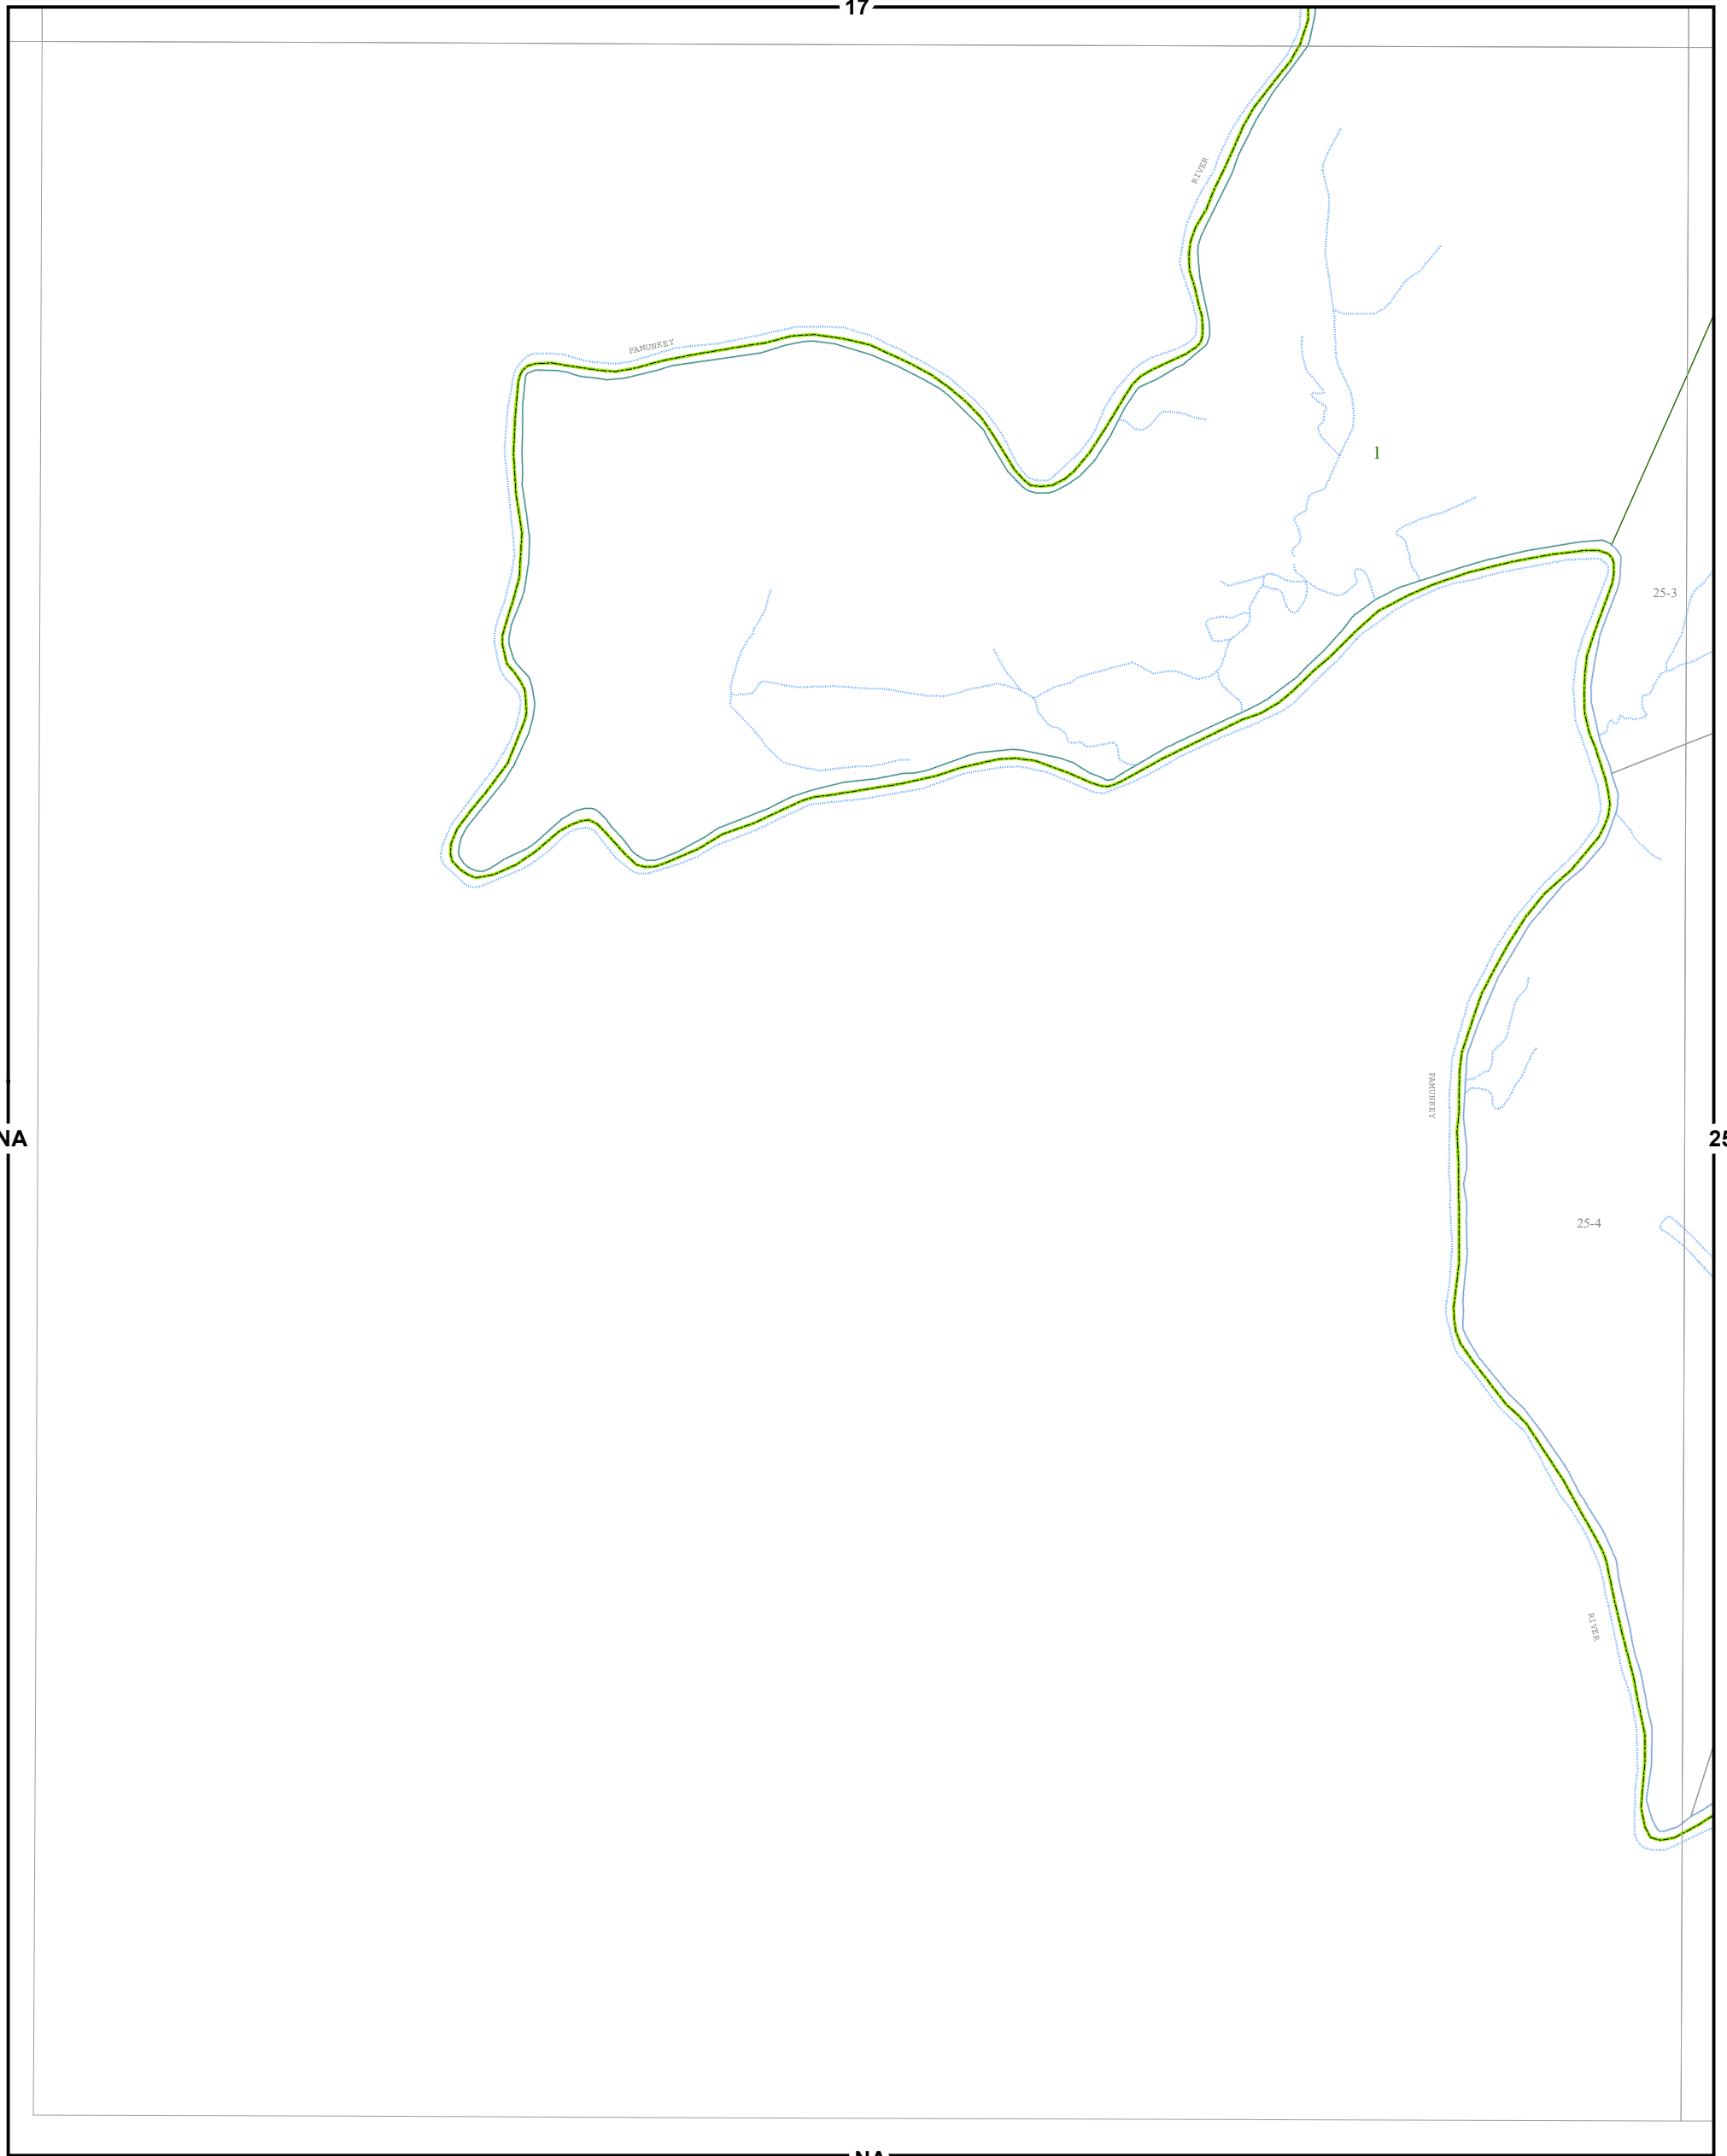

# KING WILLIAM COUNTY

Last Updated July 2016

Map information is believed to be accurate, but accuracy is not guaranteed. Any errors or omissions should be reported to the Commissioner of Revenue's office. In no event will King William County be liable for any damages or other pecuniary loss that may arise from the use of this data.

## MANGOHICK DISTRICT

### LEGEND

- |                 |                |          |                     |              |
|-----------------|----------------|----------|---------------------|--------------|
| County Boundary | Routes         | Lots     | District Boundaries | Streams      |
| Railroads       | Roads / Alleys | Sections | Blocks              | Water Bodies |