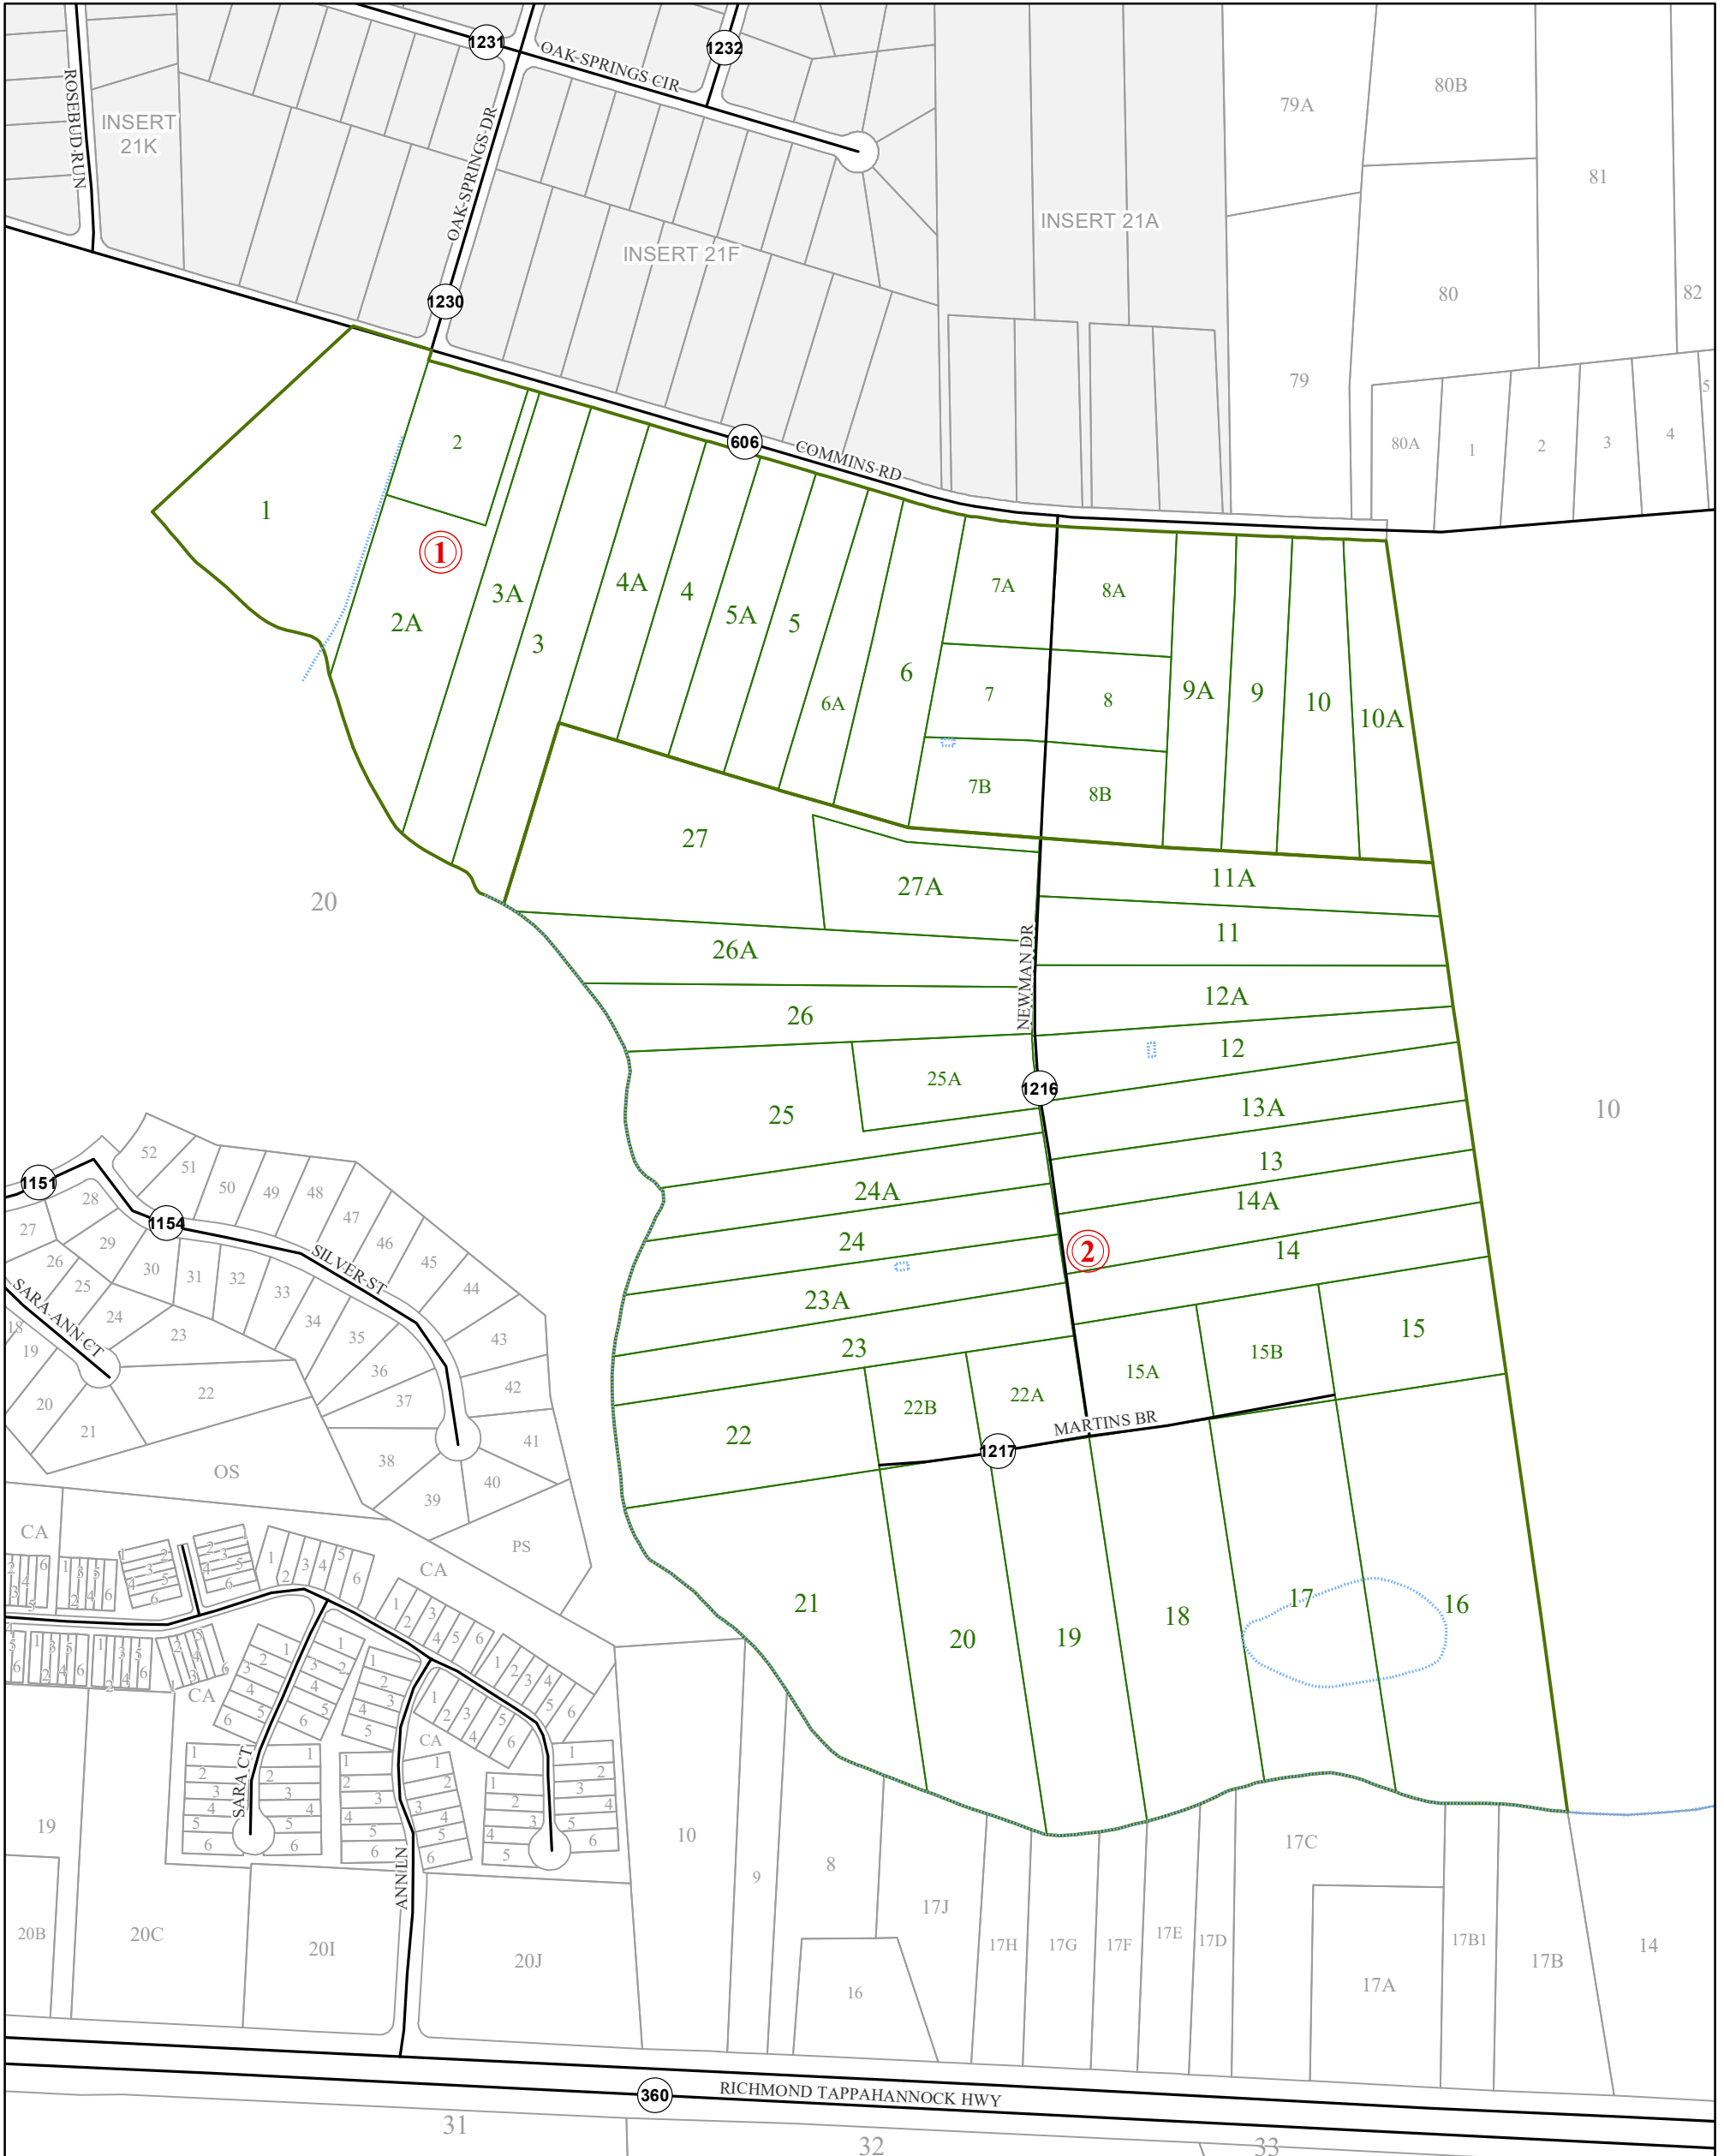

KING WILLIAM COUNTY

Last Updated July 2016

Map information is believed to be accurate, but accuracy is not guaranteed. Any errors or omissions should be reported to the Commissioner of Revenue's office. In no event will King William County be liable for any damages or other pecuniary loss that may arise from the use of this data.

LEGEND

- County Boundary
- Routes
- 1 Lots
- District Boundaries
- Streams
- Railroads
- Roads / Alleys
- 1 Sections
- Blocks
- Water Bodies

INSERT 22A