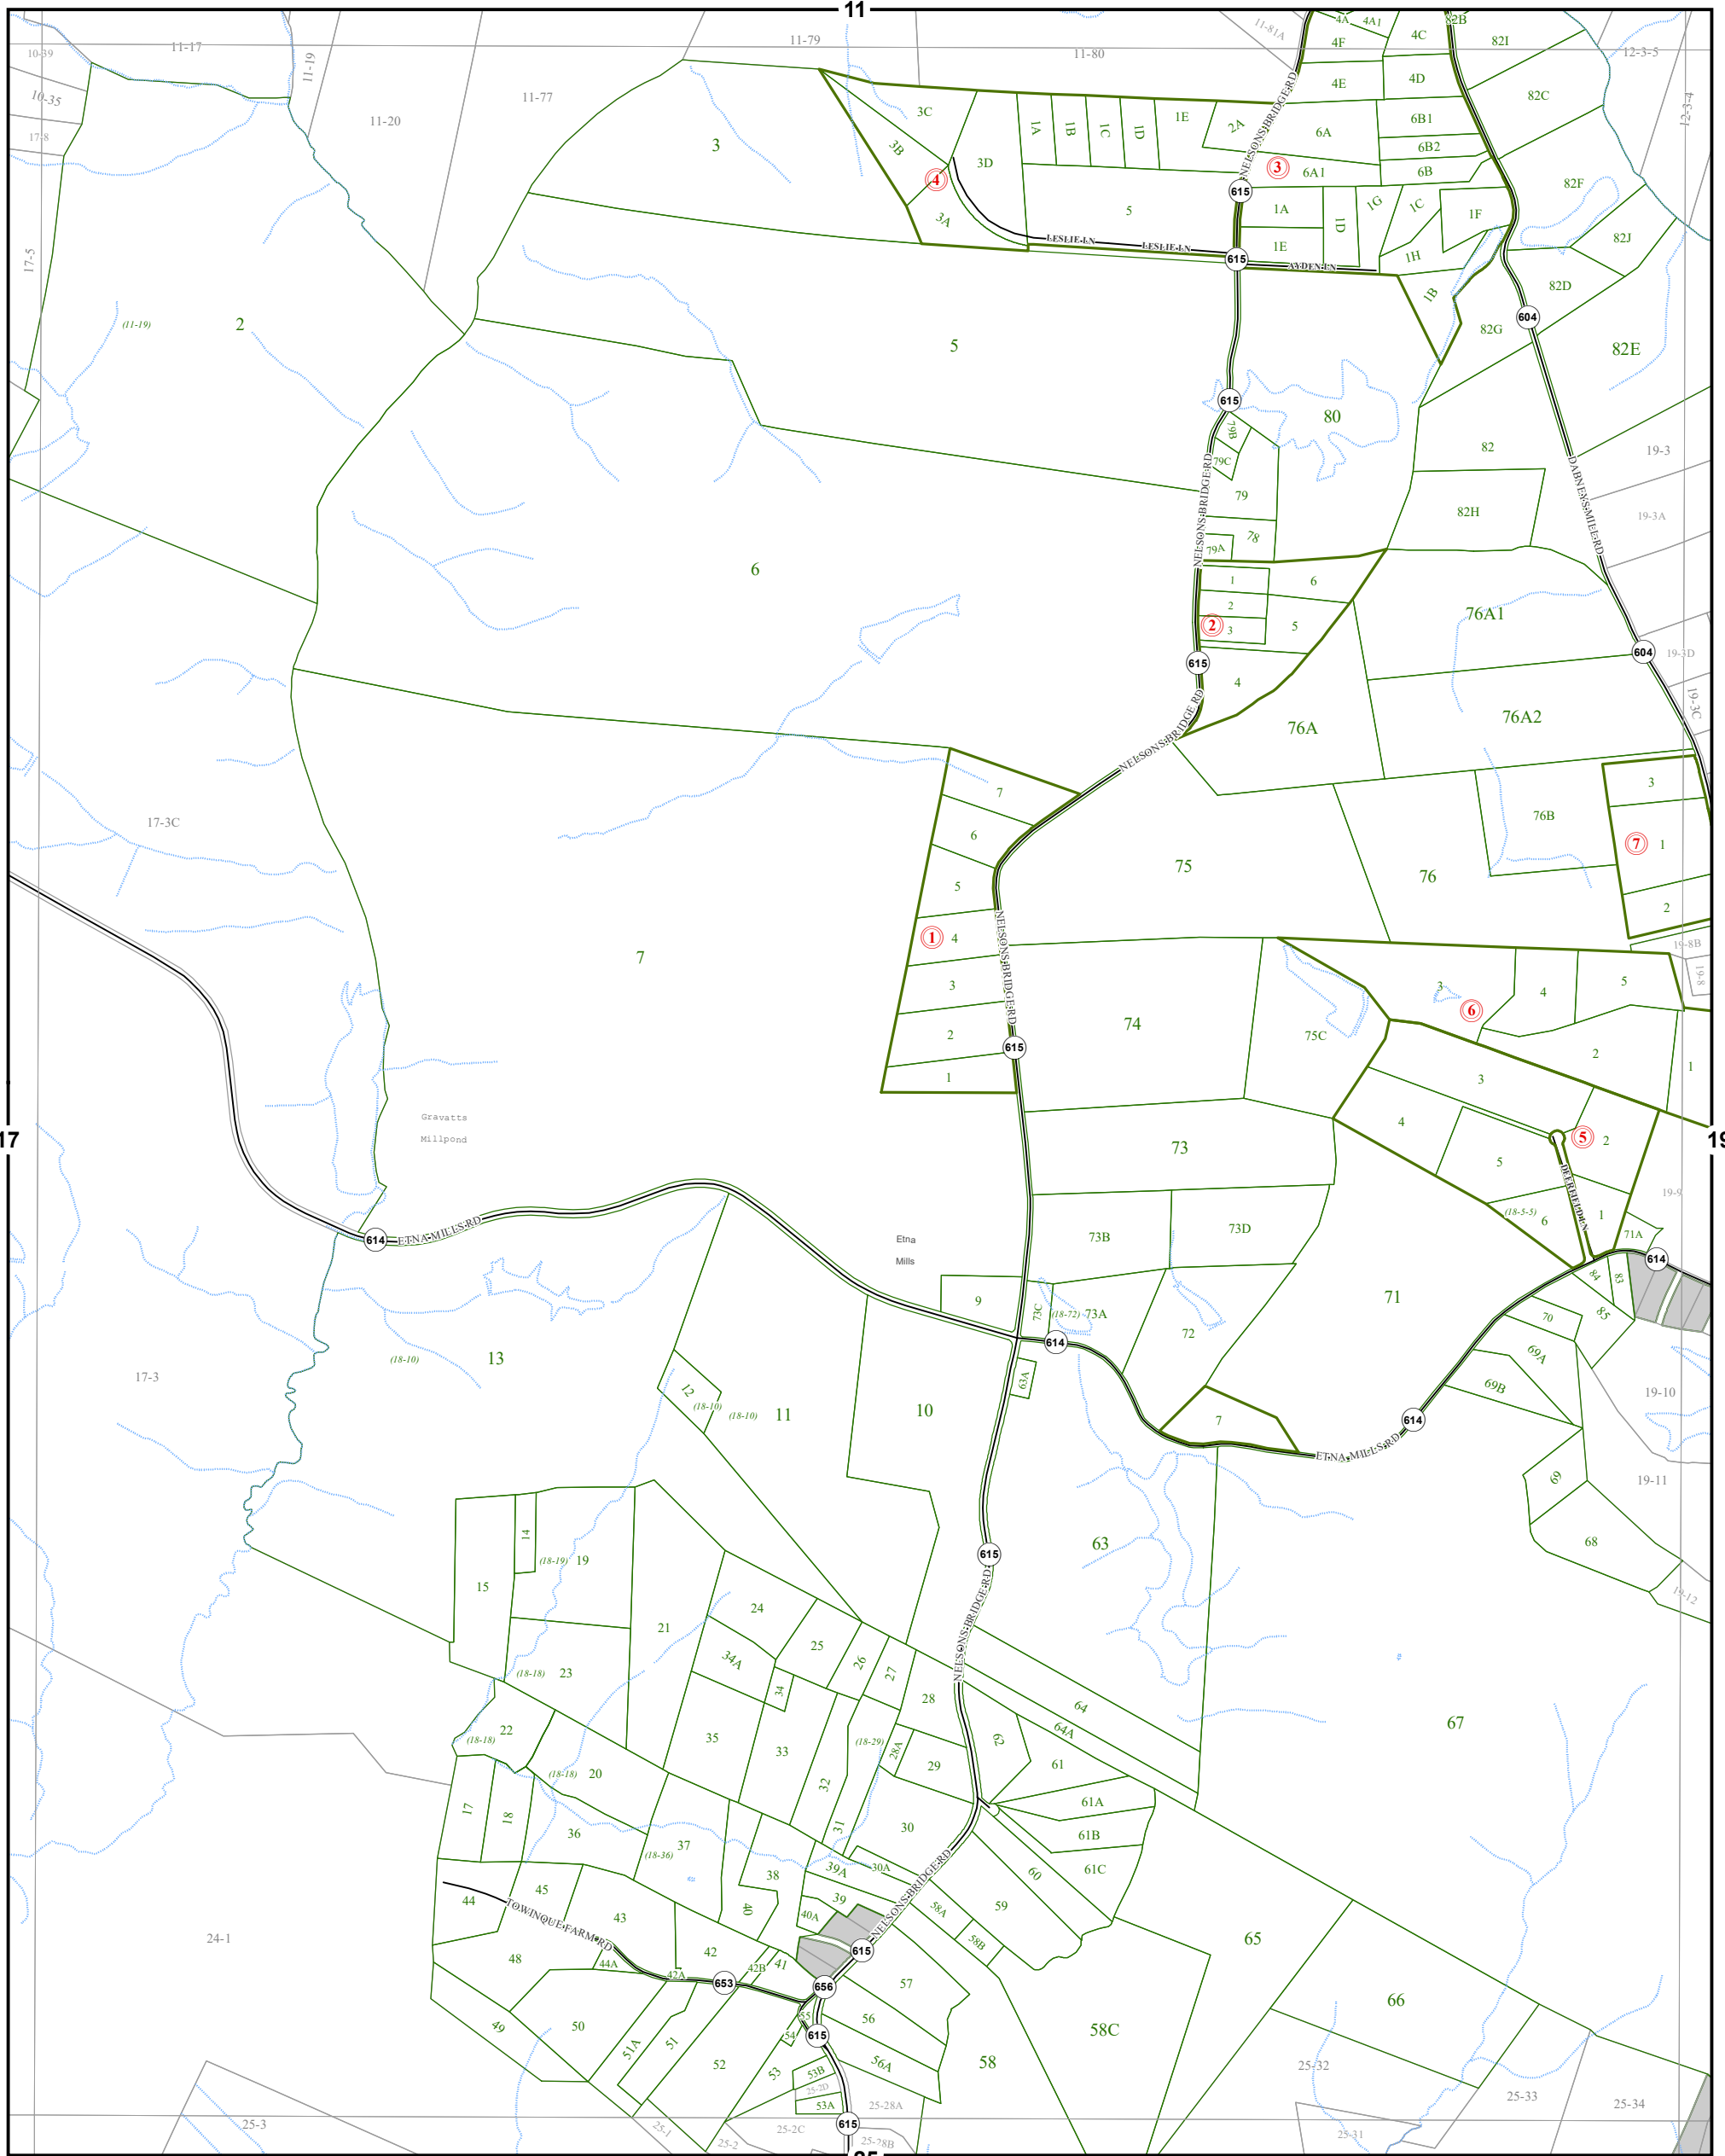

KING WILLIAM COUNTY

Last Updated May 2017

Map information is believed to be accurate, but accuracy is not guaranteed. Any errors or omissions should be reported to the Commissioner of Revenue's office. In no event will King William County be liable for any damages or other pecuniary loss that may arise from the use of this data.

MANGOHICK DISTRICT

SECTION 18

LEGEND

- County Boundary
- Routes
- 1 Lots
- District Boundaries
- Streams
- Railroads
- Roads / Alleys
- 1 Sections
- Blocks
- Water Bodies