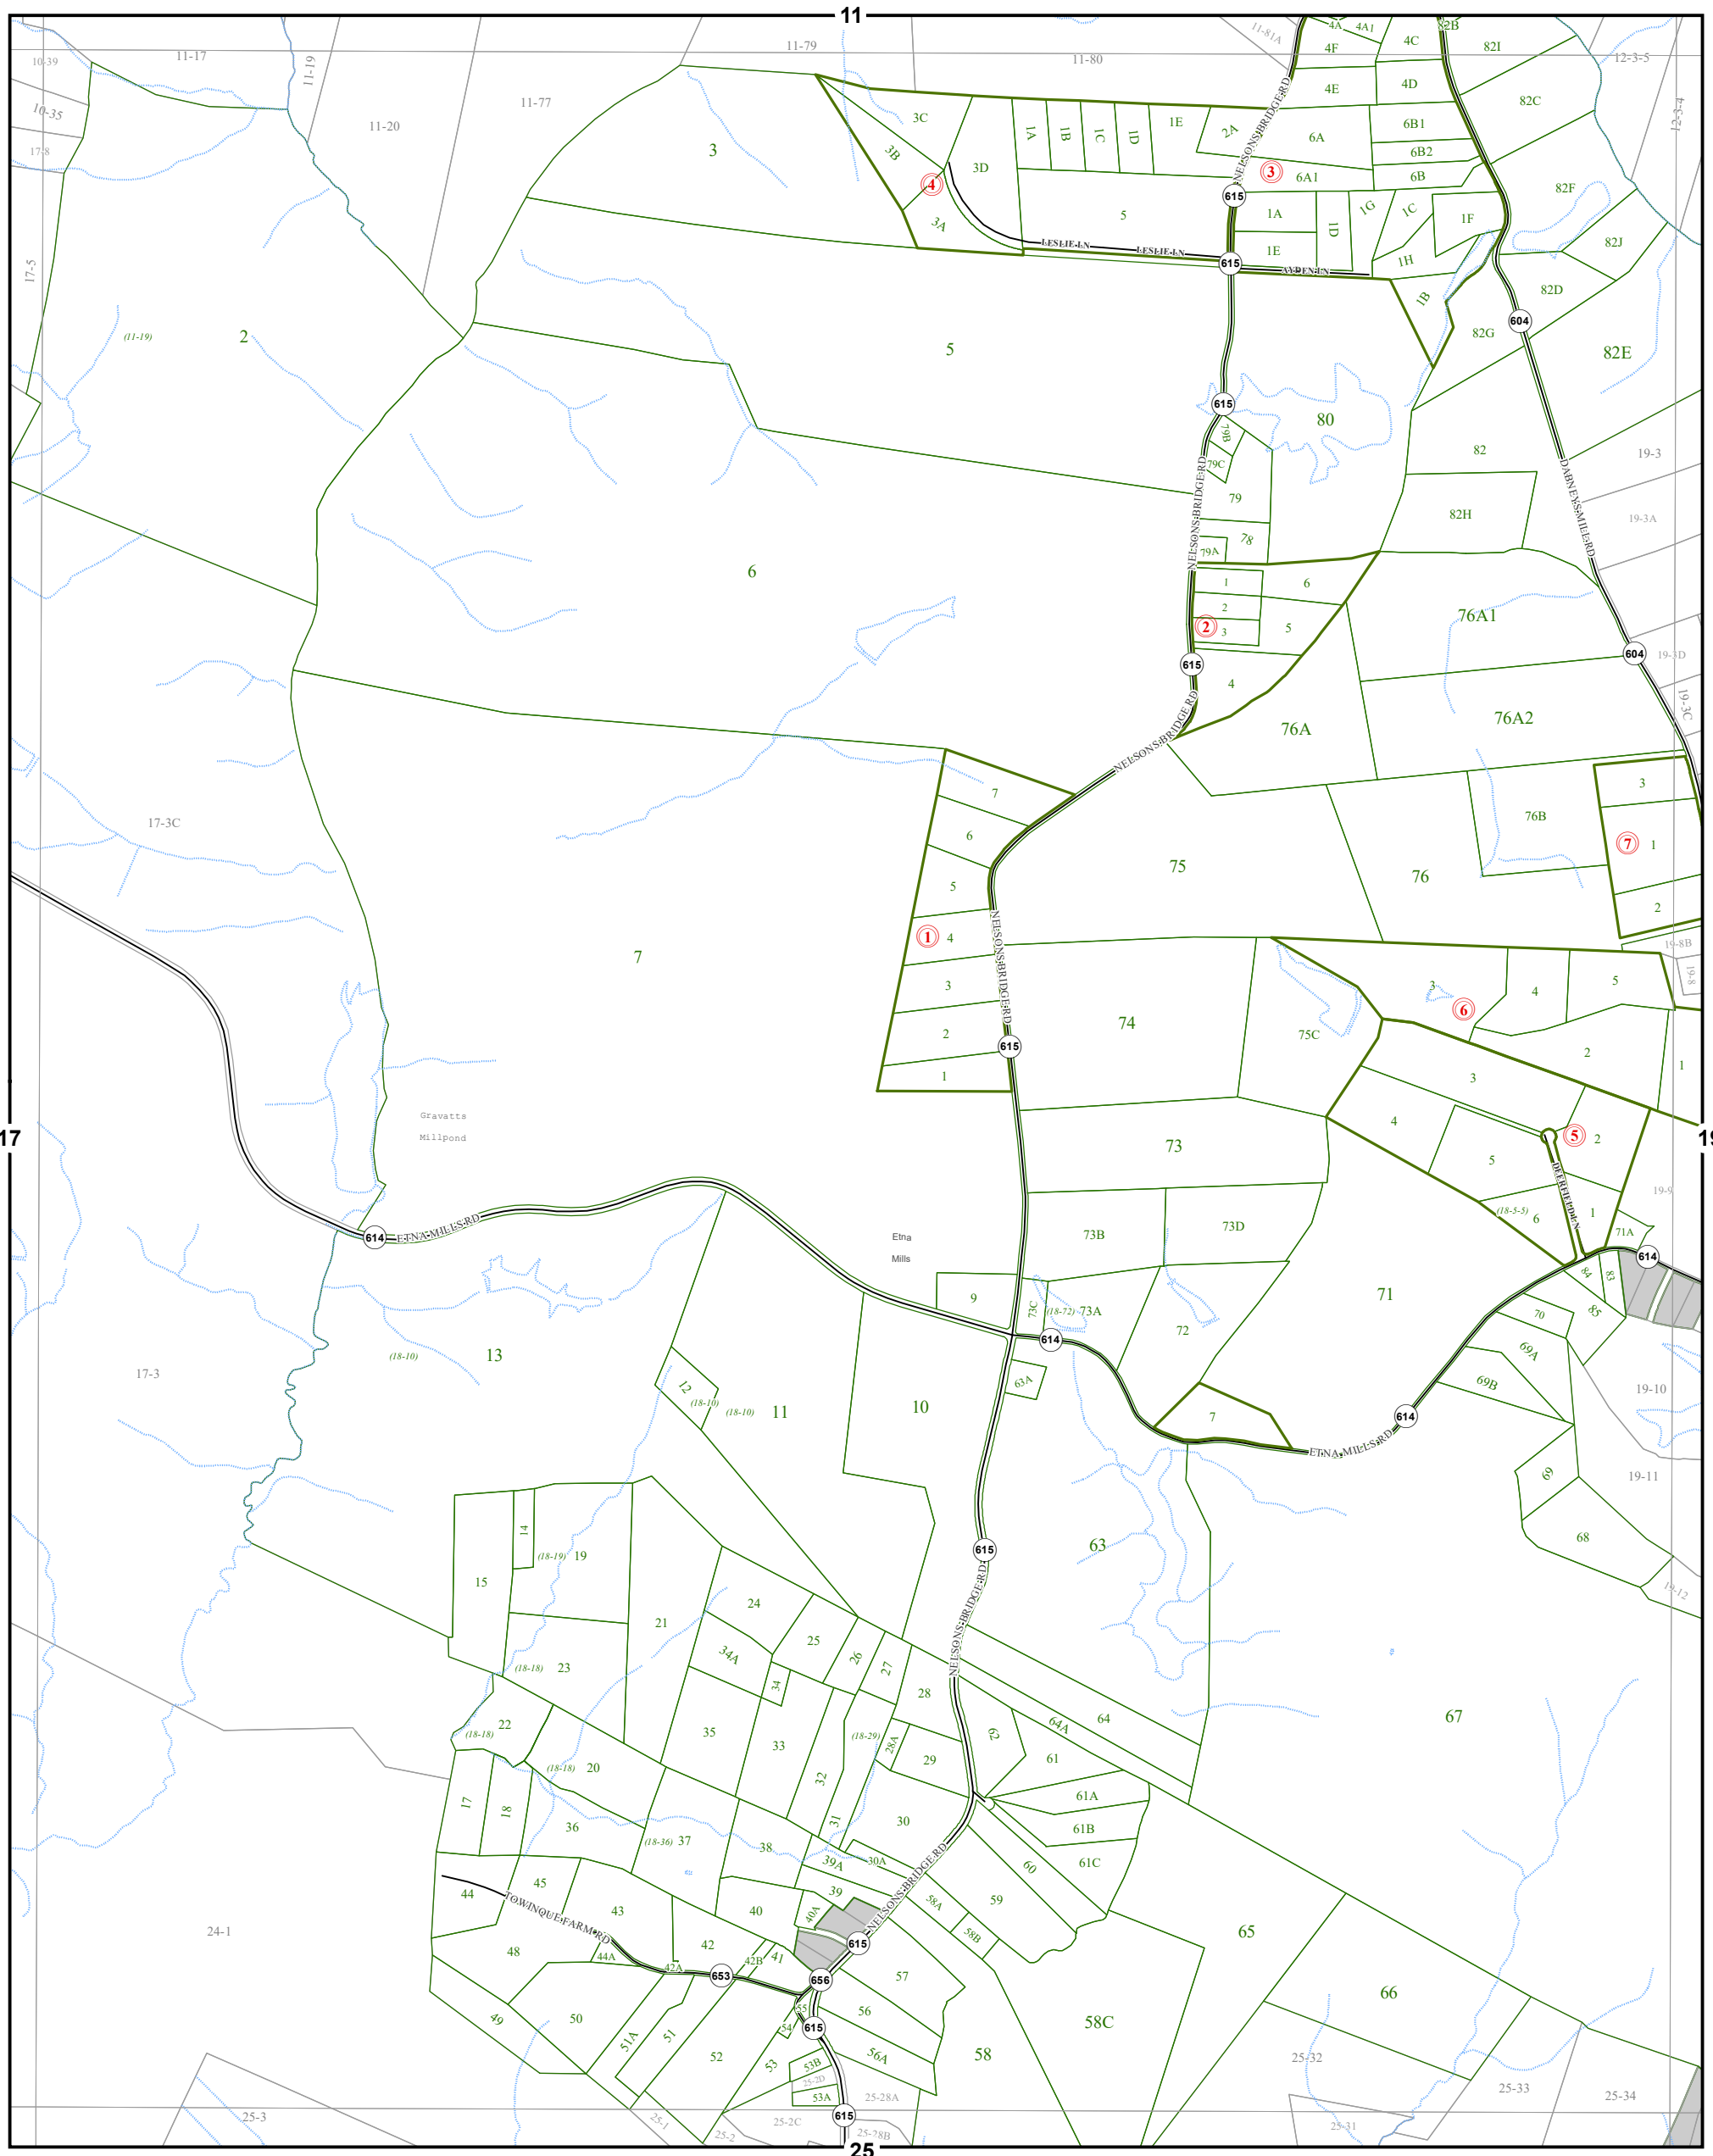

KING WILLIAM COUNTY

Last Updated July 2016

Map information is believed to be accurate, but accuracy is not guaranteed. Any errors or omissions should be reported to the Commissioner of Revenue's office. In no event will King William County be liable for any damages or other pecuniary loss that may arise from the use of this data.

MANGOHICK DISTRICT

SECTION 18

LEGEND

- County Boundary
- Routes
- Lots
- District Boundaries
- Streams
- Railroads
- Roads / Alleys
- Sections
- Blocks
- Water Bodies