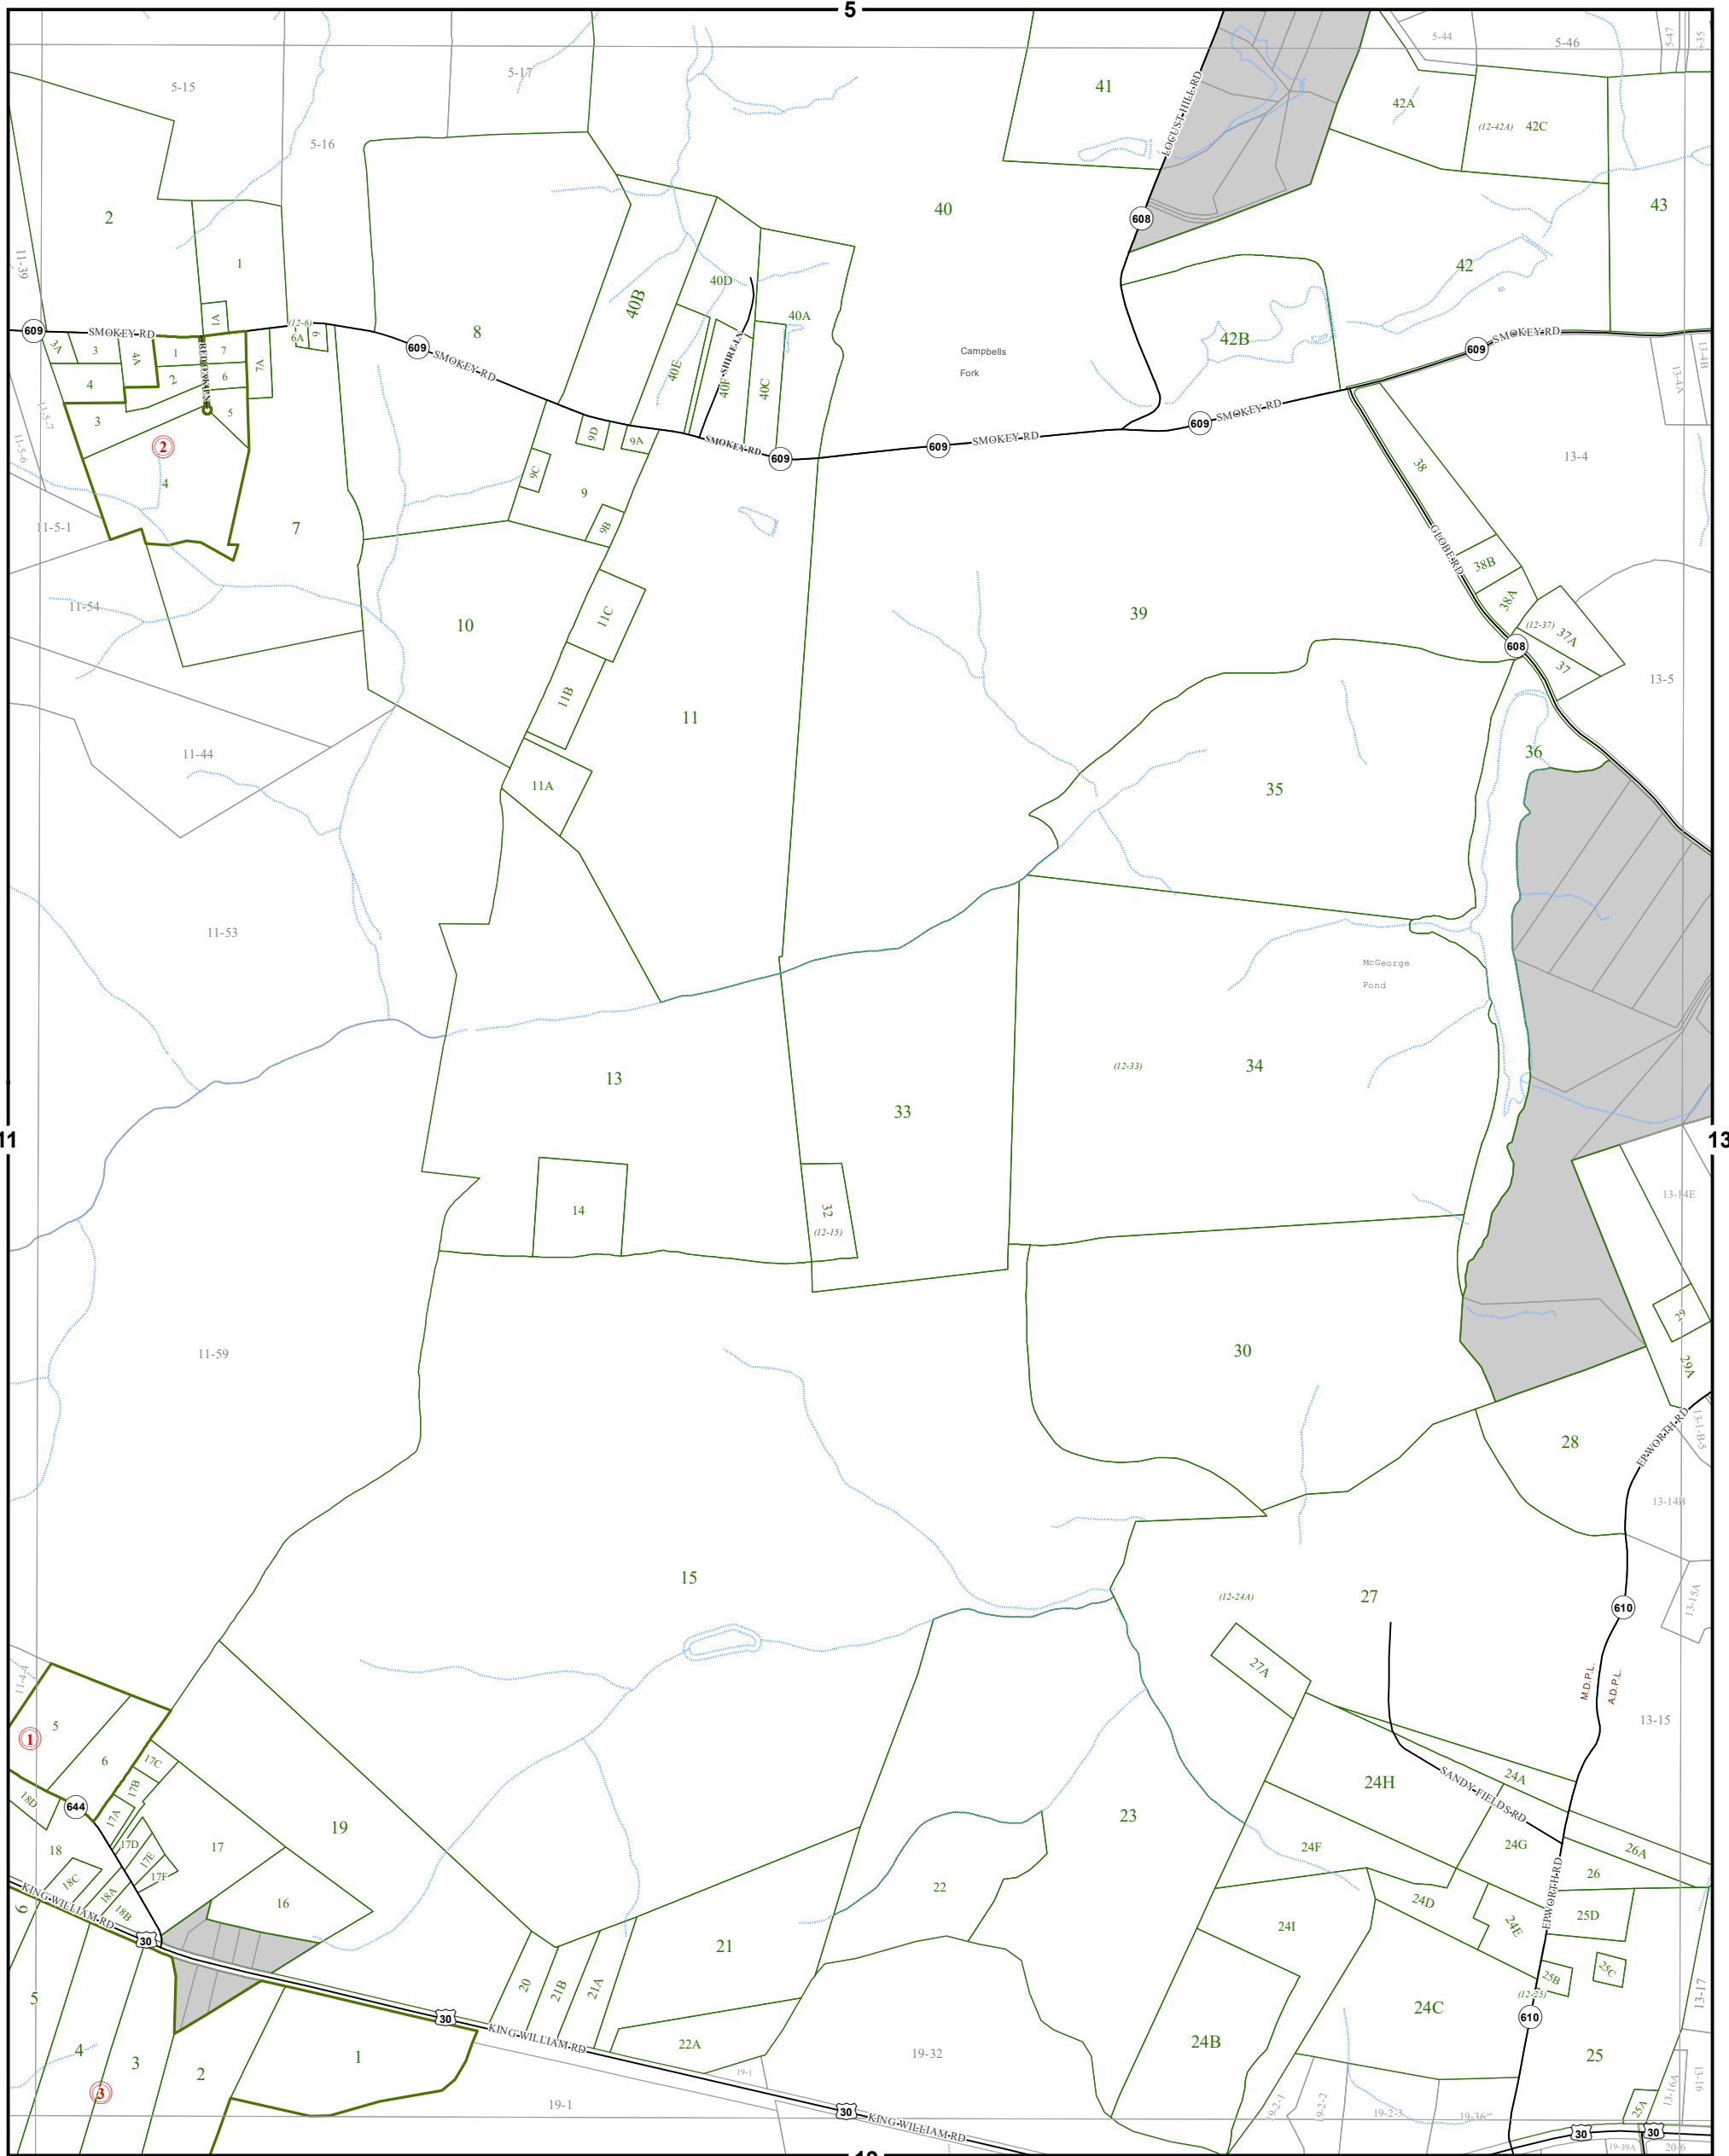

KING WILLIAM COUNTY

Last Updated July 2016

Map information is believed to be accurate, but accuracy is not guaranteed. Any errors or omissions should be reported to the Commissioner of Revenue's office. In no event will King William County be liable for any damages or other pecuniary loss that may arise from the use of this data.

MANGOHIK & ACQUINTON DISTRICT

SECTION 12

LEGEND

- County Boundary
- Routes
- Lots
- District Boundaries
- Streams
- Railroads
- Roads / Alleys
- Sections
- Blocks
- Water Bodies