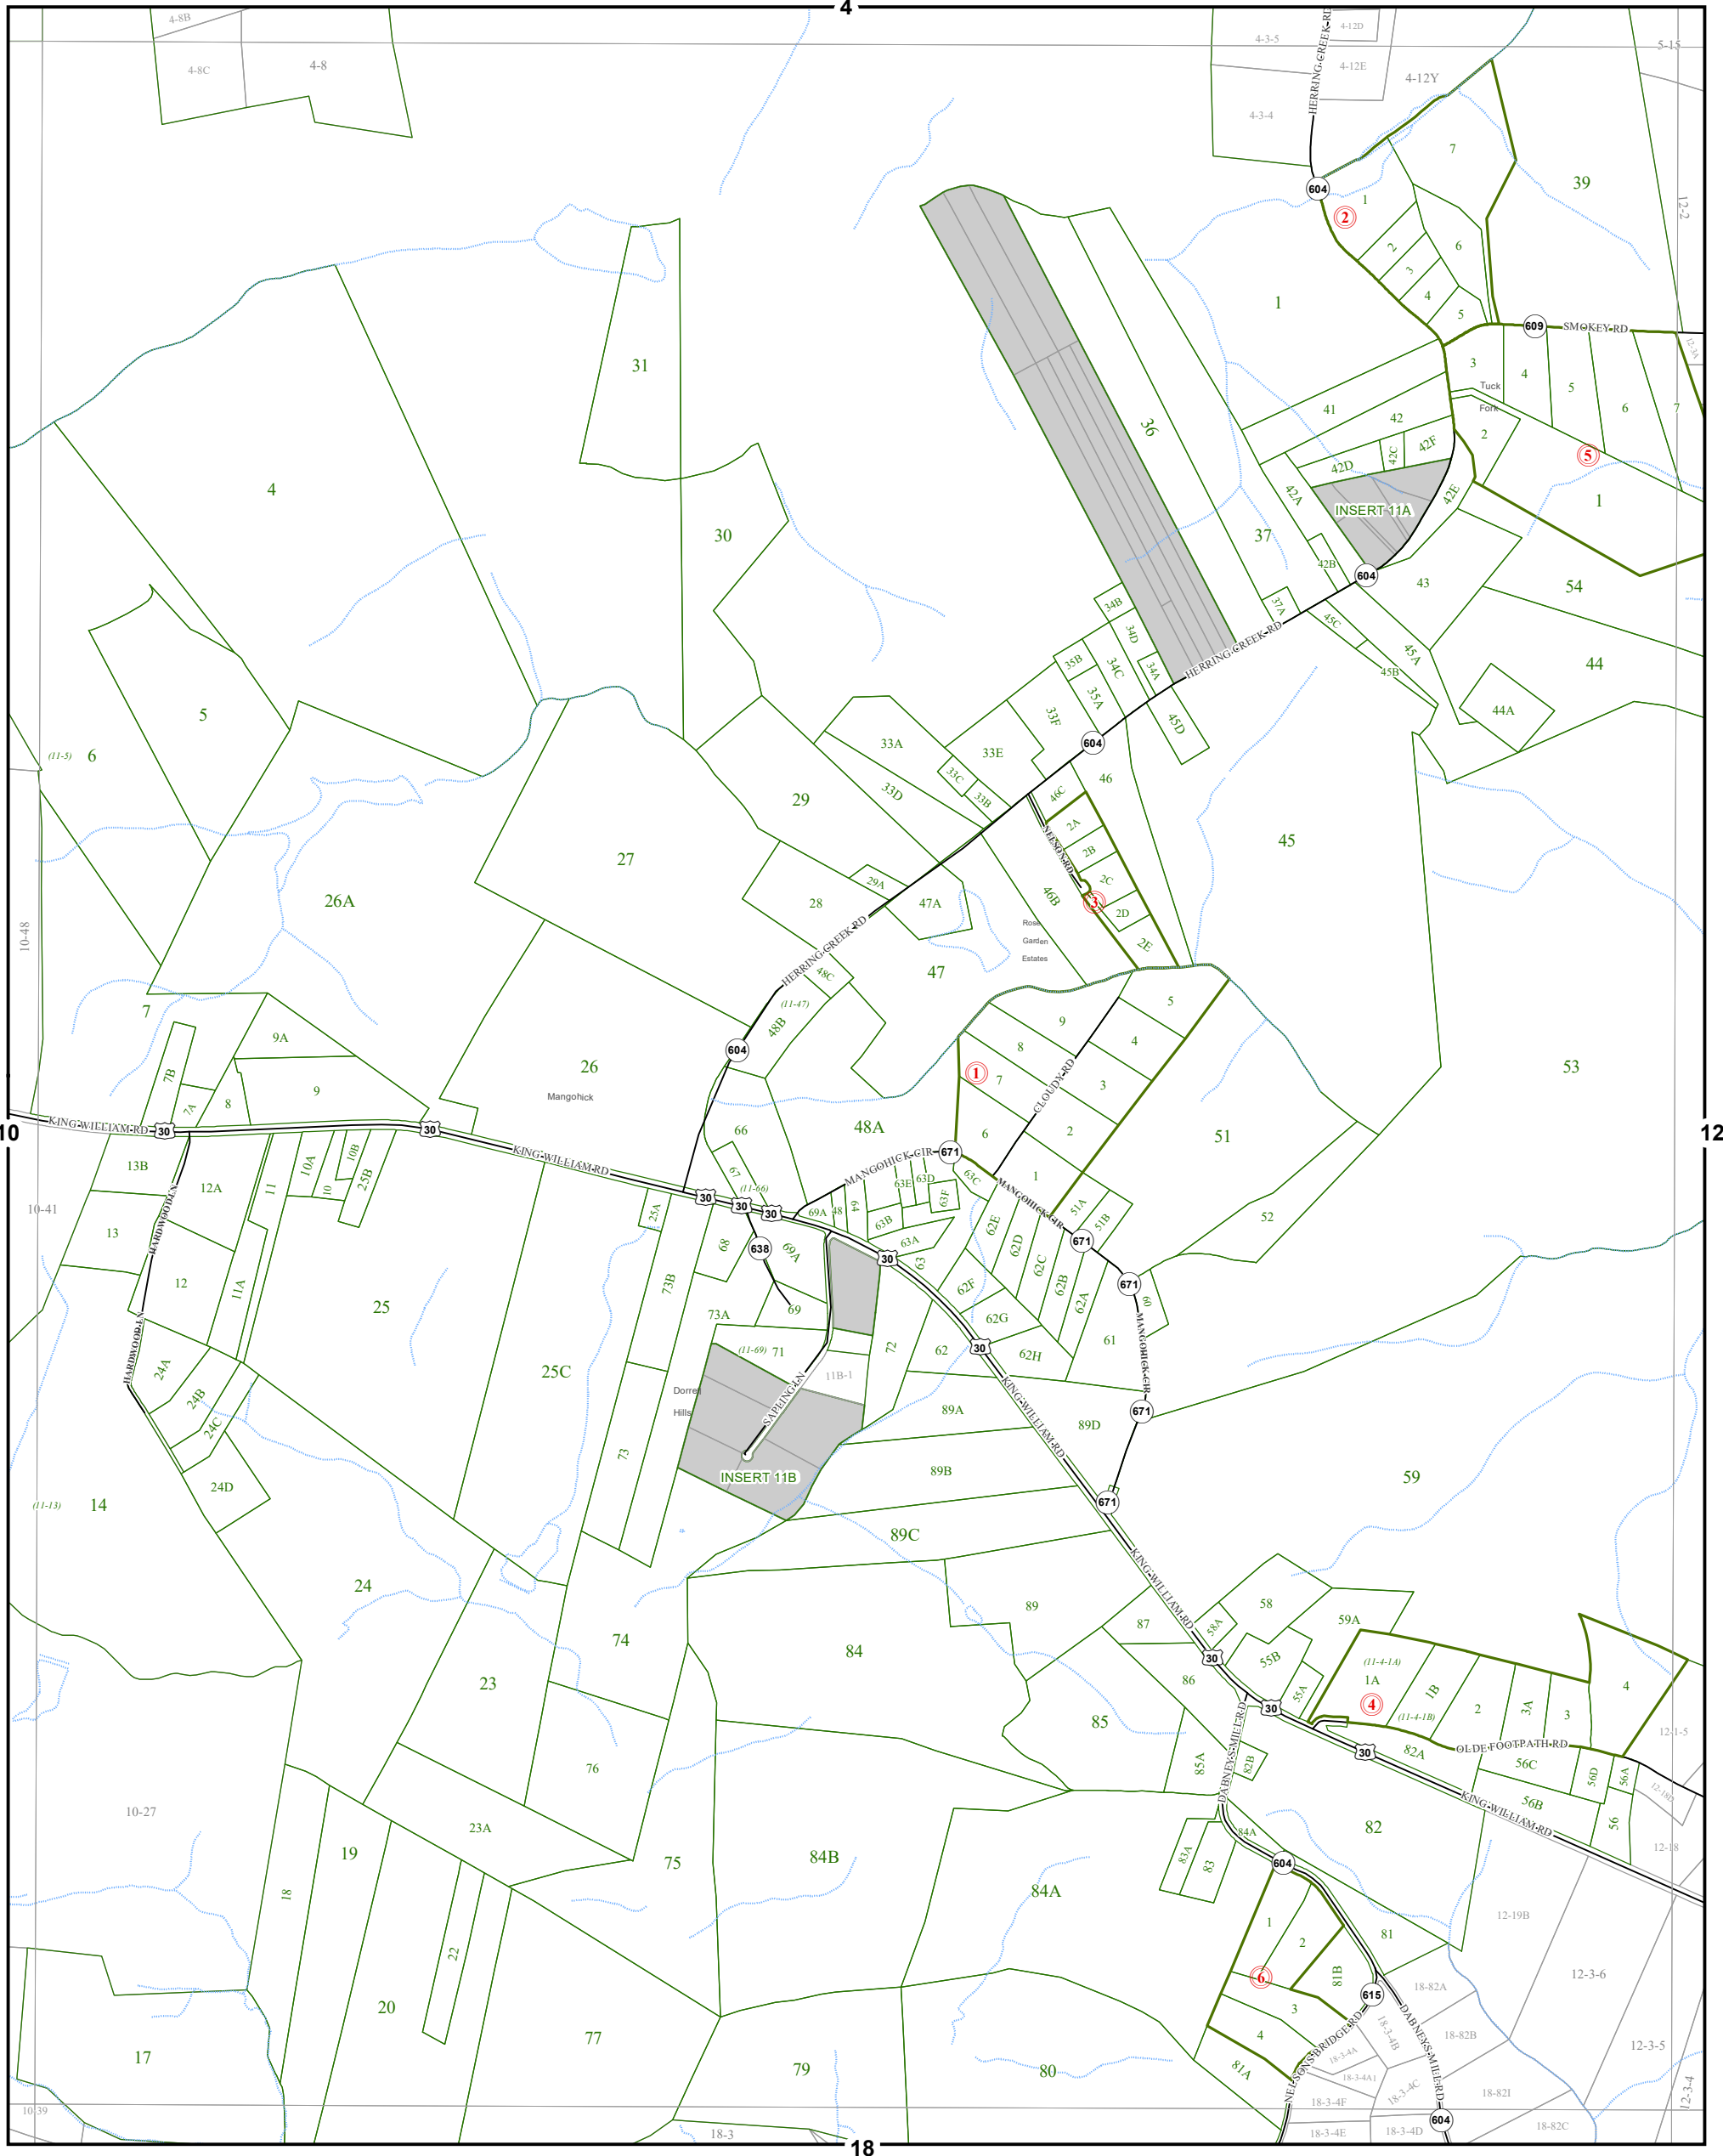

KING WILLIAM COUNTY

Last Updated February 2018

Map information is believed to be accurate, but accuracy is not guaranteed. Any errors or omissions should be reported to the Commissioner of Revenue's office. In no event will King William County be liable for any damages or other pecuniary loss that may arise from the use of this data.

MANGOHIK DISTRICT

SECTION 11

LEGEND

- County Boundary
- Routes
- Lots
- District Boundaries
- Streams
- Railroads
- Roads / Alleys
- Sections
- Blocks
- Water Bodies