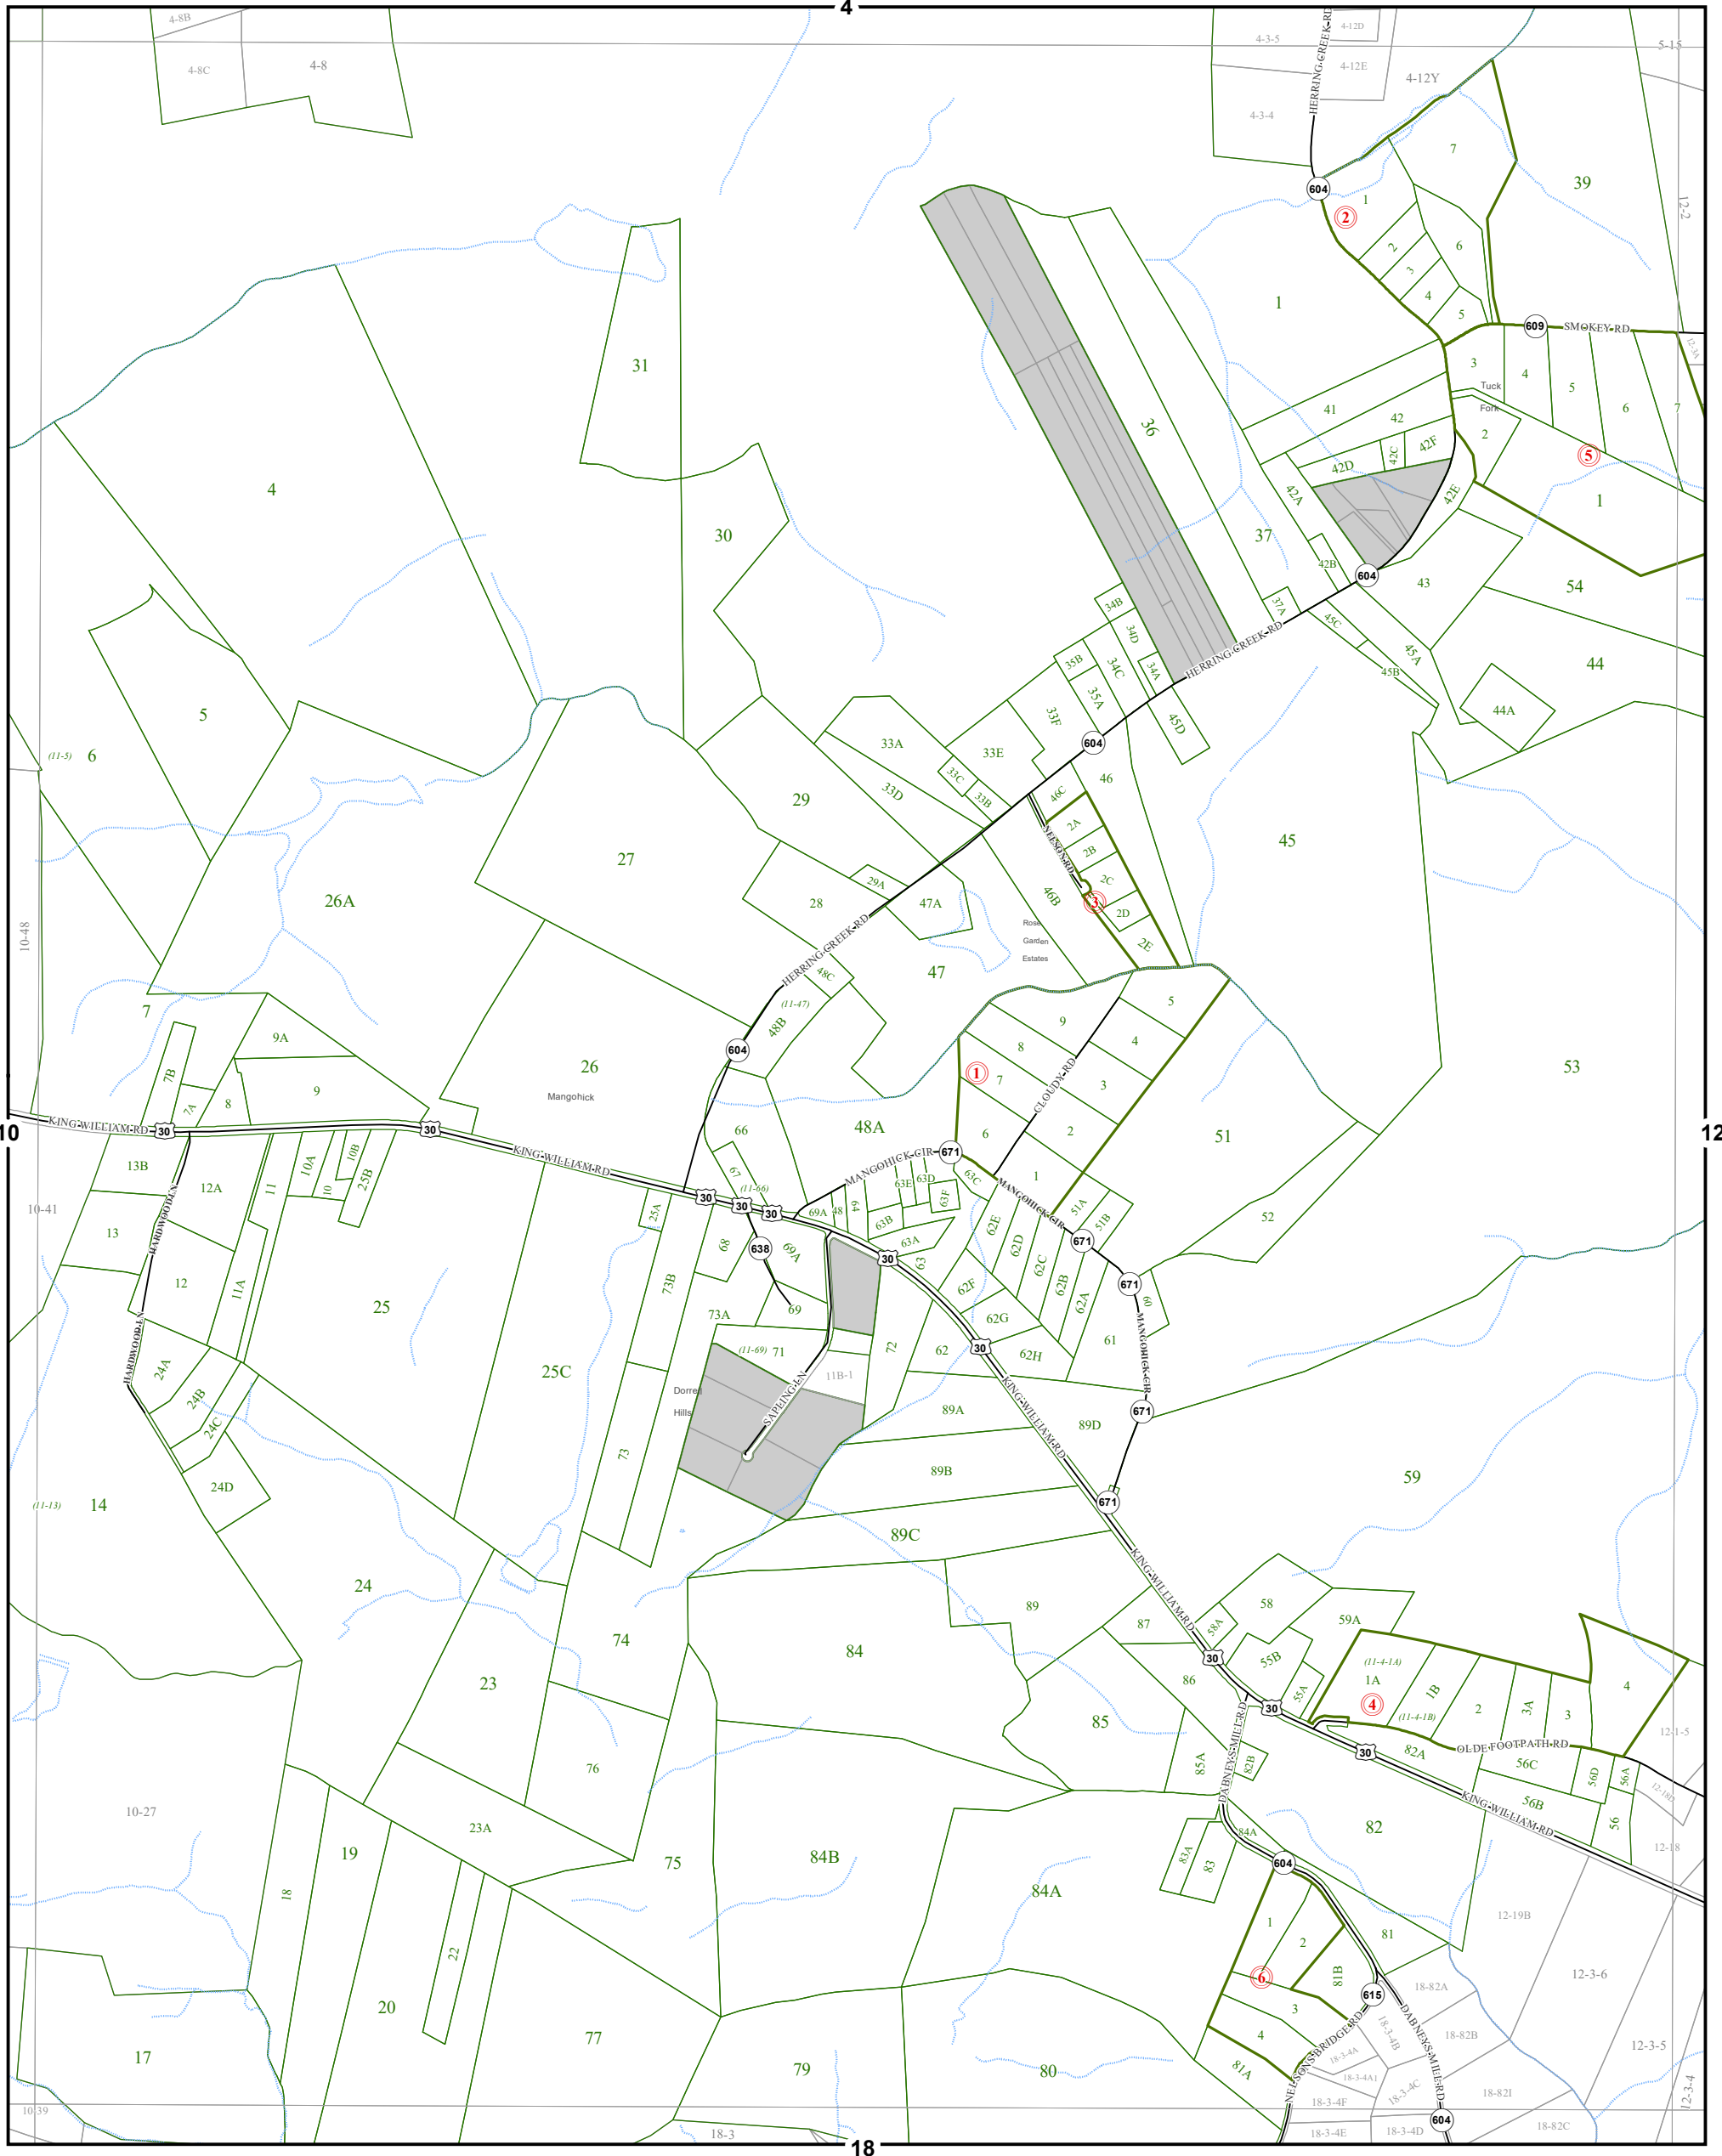

KING WILLIAM COUNTY

Last Updated May 2017

Map information is believed to be accurate, but accuracy is not guaranteed. Any errors or omissions should be reported to the Commissioner of Revenue's office. In no event will King William County be liable for any damages or other pecuniary loss that may arise from the use of this data.

MANGOHIK DISTRICT

SECTION 11

LEGEND

- County Boundary
- Routes
- Lots
- District Boundaries
- Streams
- Railroads
- Roads / Alleys
- Sections
- Blocks
- Water Bodies