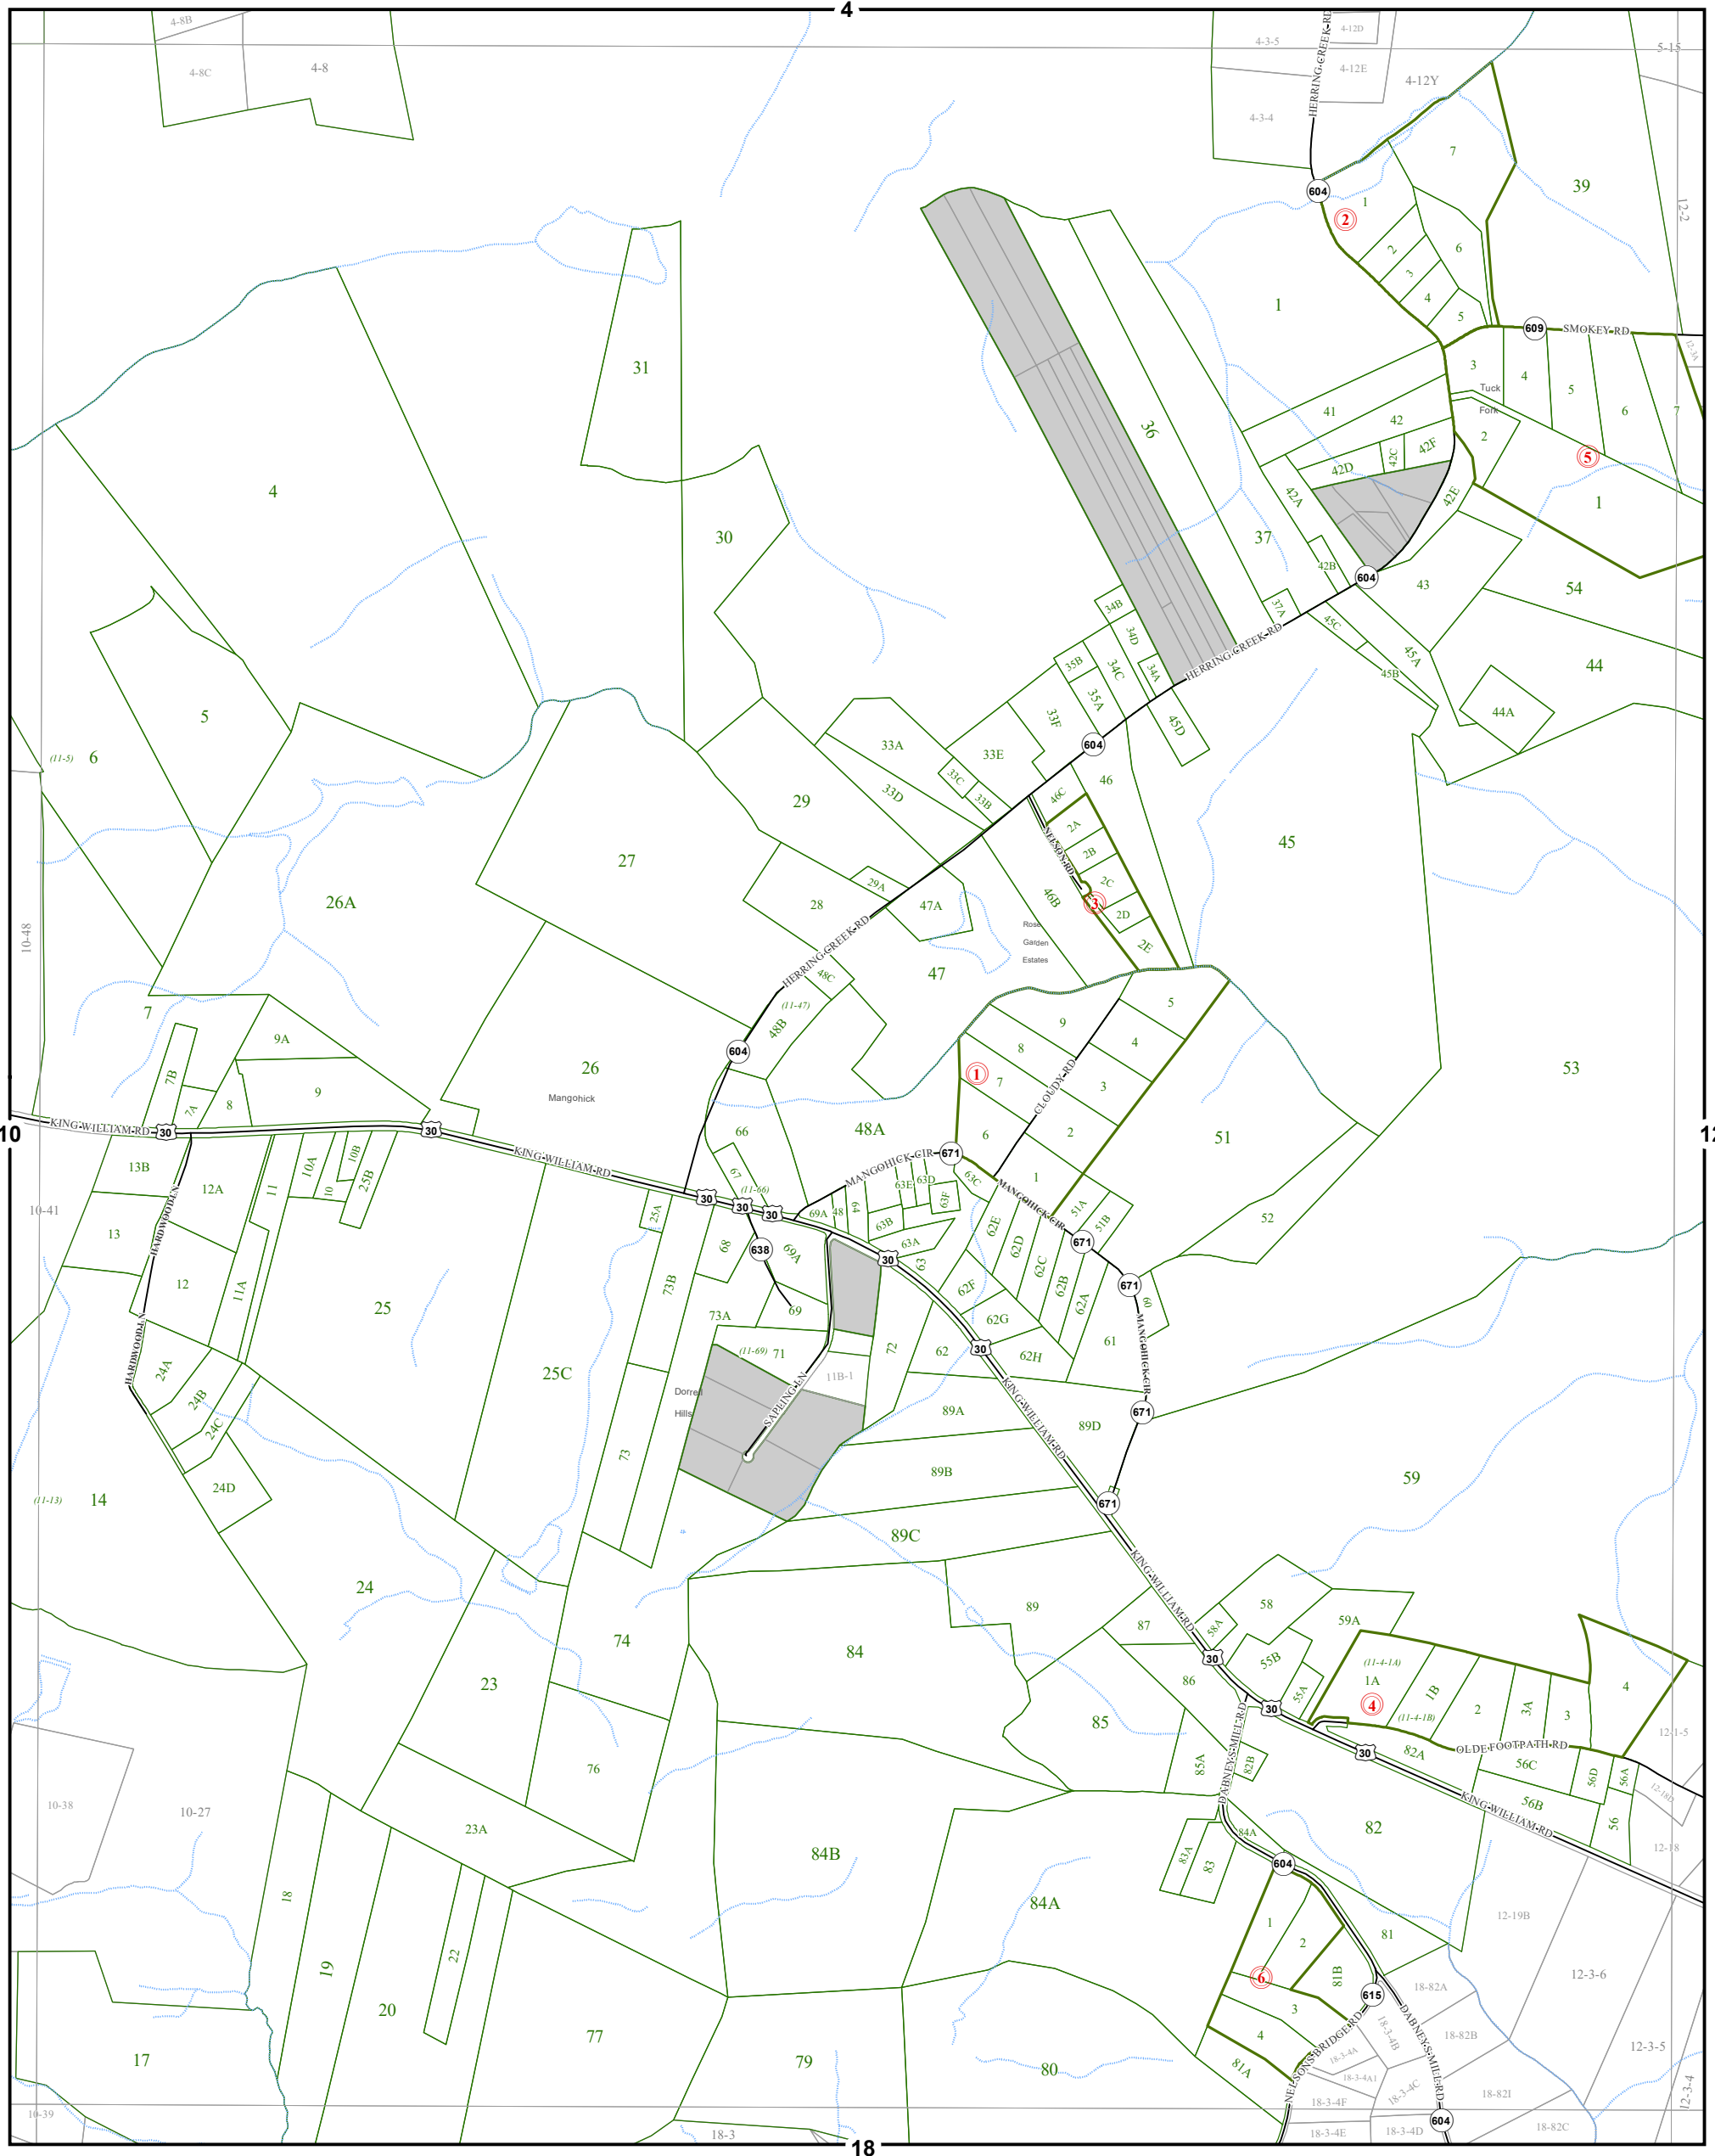

KING WILLIAM COUNTY

Last Updated July 2016

Map information is believed to be accurate, but accuracy is not guaranteed. Any errors or omissions should be reported to the Commissioner of Revenue's office. In no event will King William County be liable for any damages or other pecuniary loss that may arise from the use of this data.

MANGOHIK DISTRICT

SECTION 11

LEGEND

- County Boundary
- Routes
- 1 Lots
- District Boundaries
- Streams
- Railroads
- Roads / Alleys
- 1 Sections
- Blocks
- Water Bodies