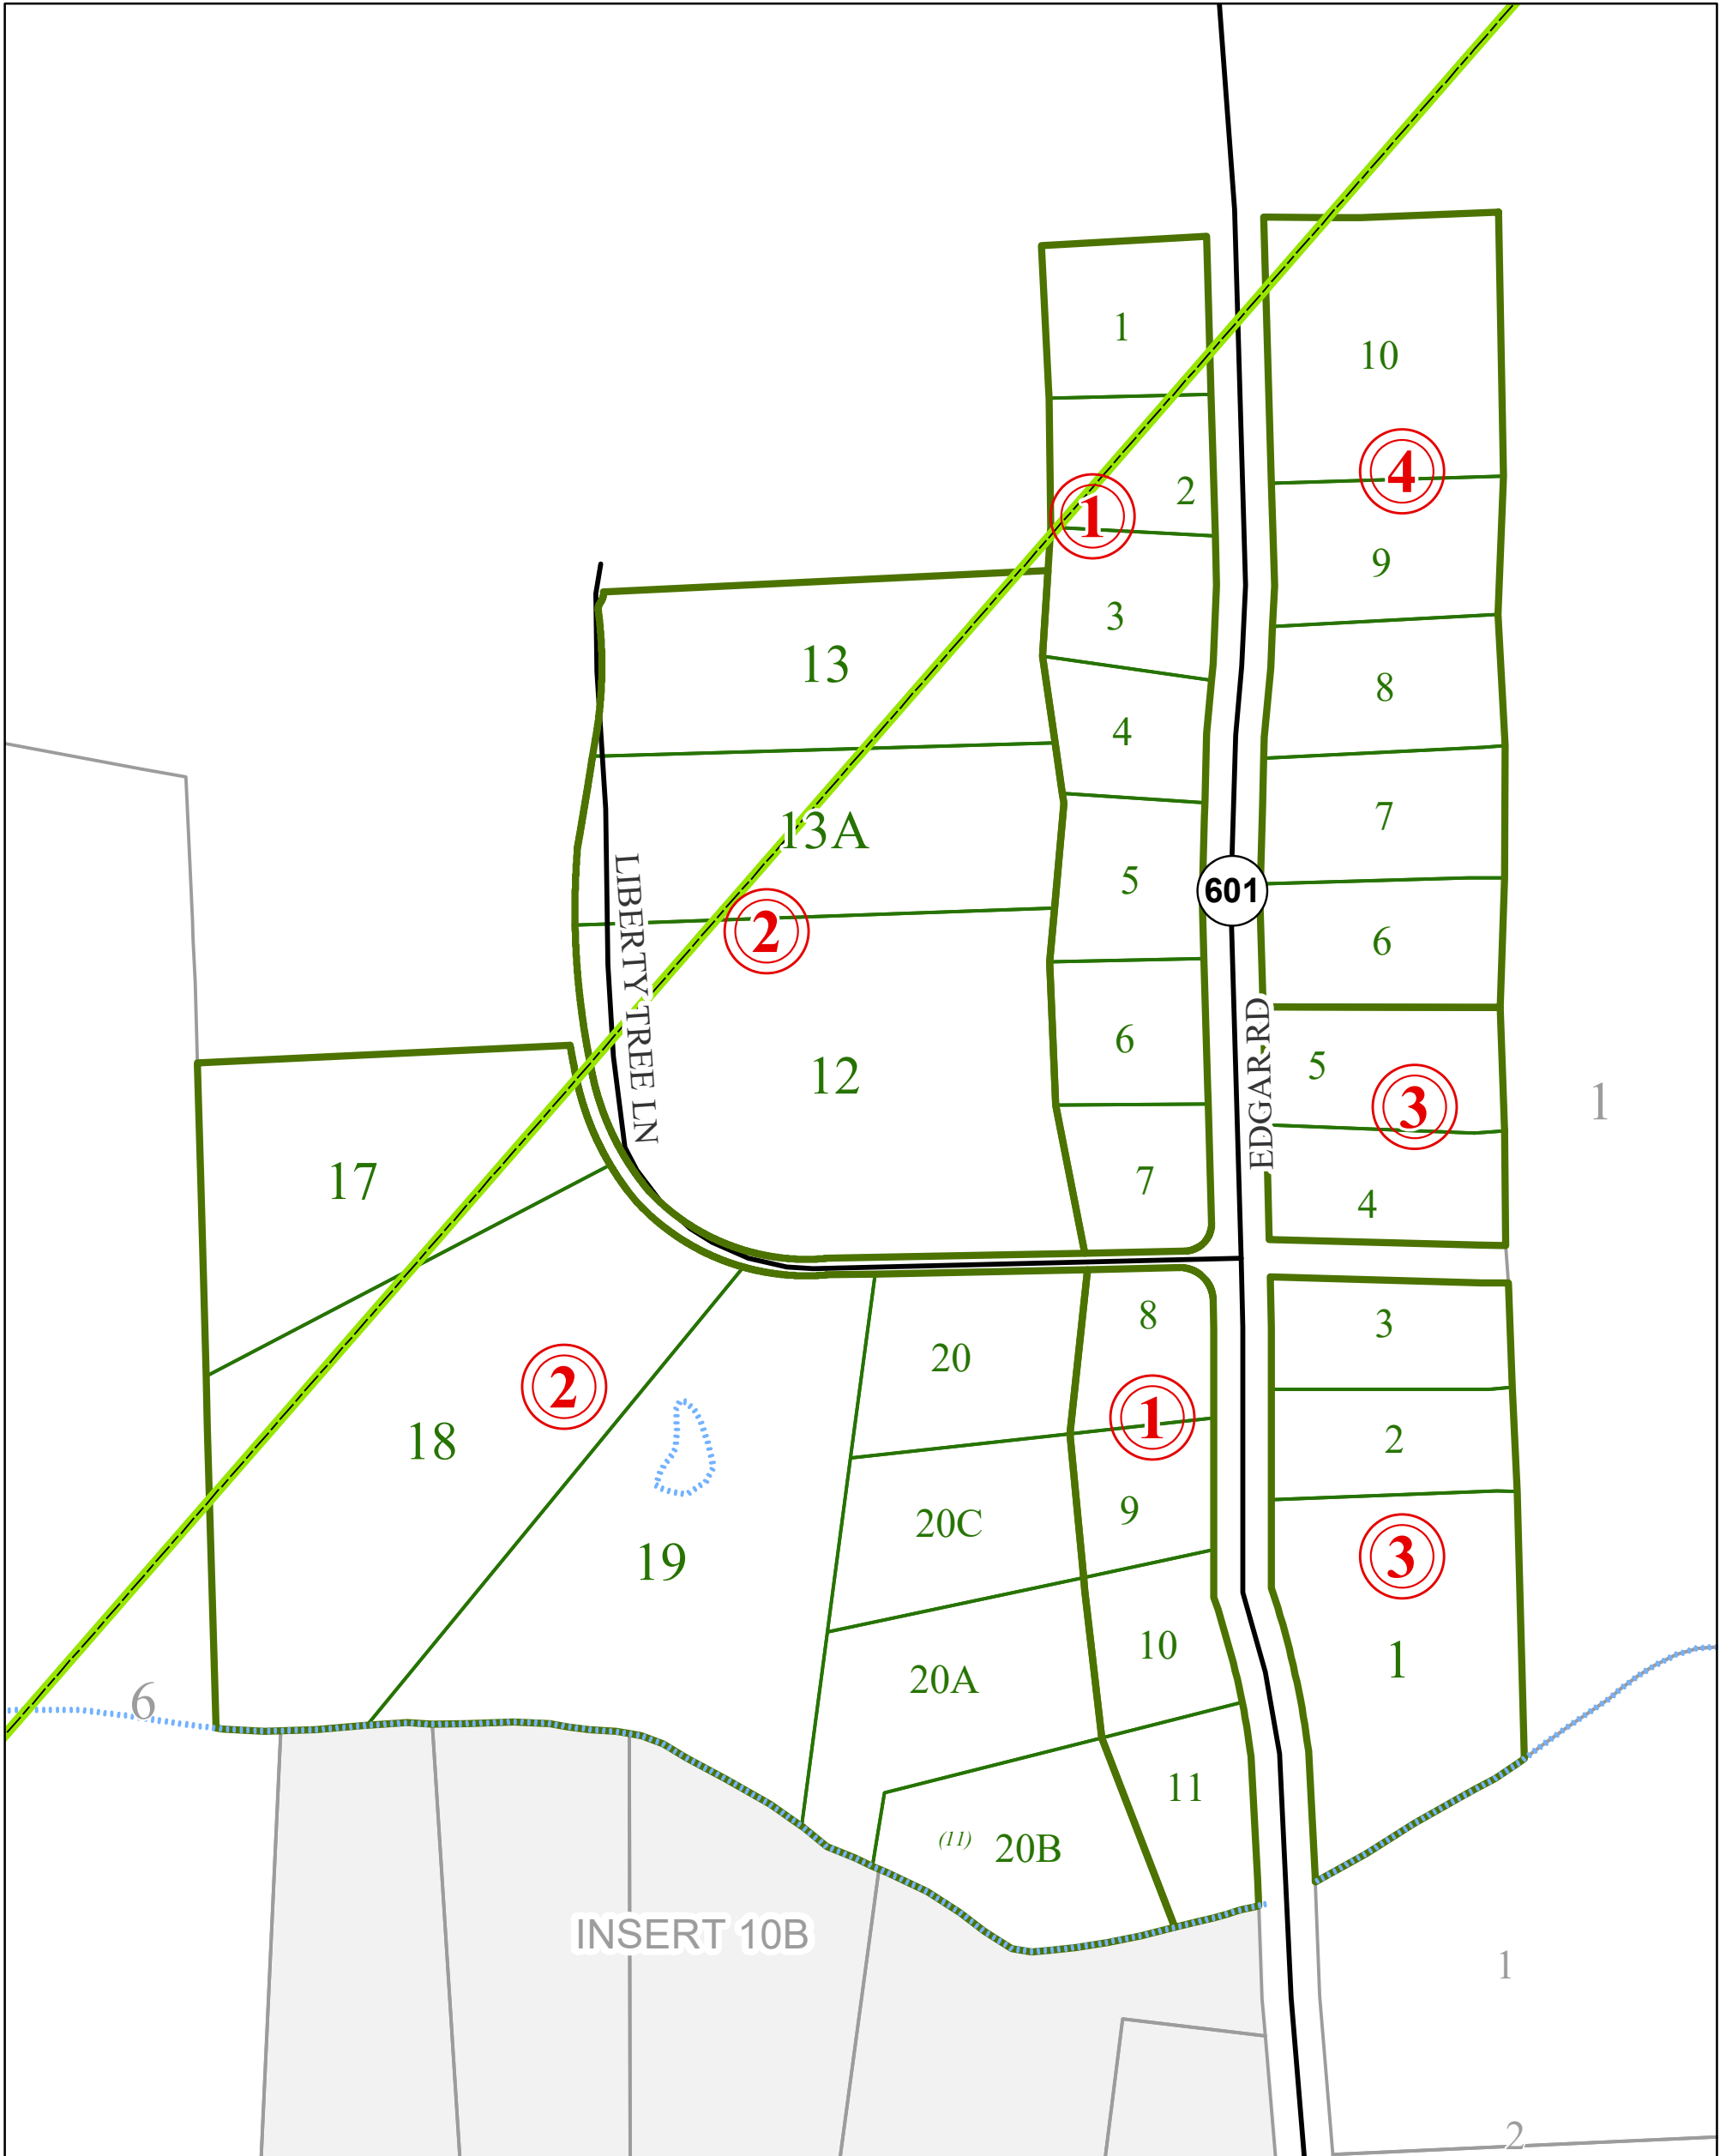

KING WILLIAM COUNTY

Last Updated February 2018

Map information is believed to be accurate, but accuracy is not guaranteed. Any errors or omissions should be reported to the Commissioner of Revenue's office. In no event will King William County be liable for any damages or other pecuniary loss that may arise from the use of this data.

LEGEND

- County Boundary
- Routes
- 1 Lots
- District Boundaries
- Streams
- Roads / Alleys
- 1 Sections
- Blocks
- Water Bodies
- Railroads

INSERT 10A