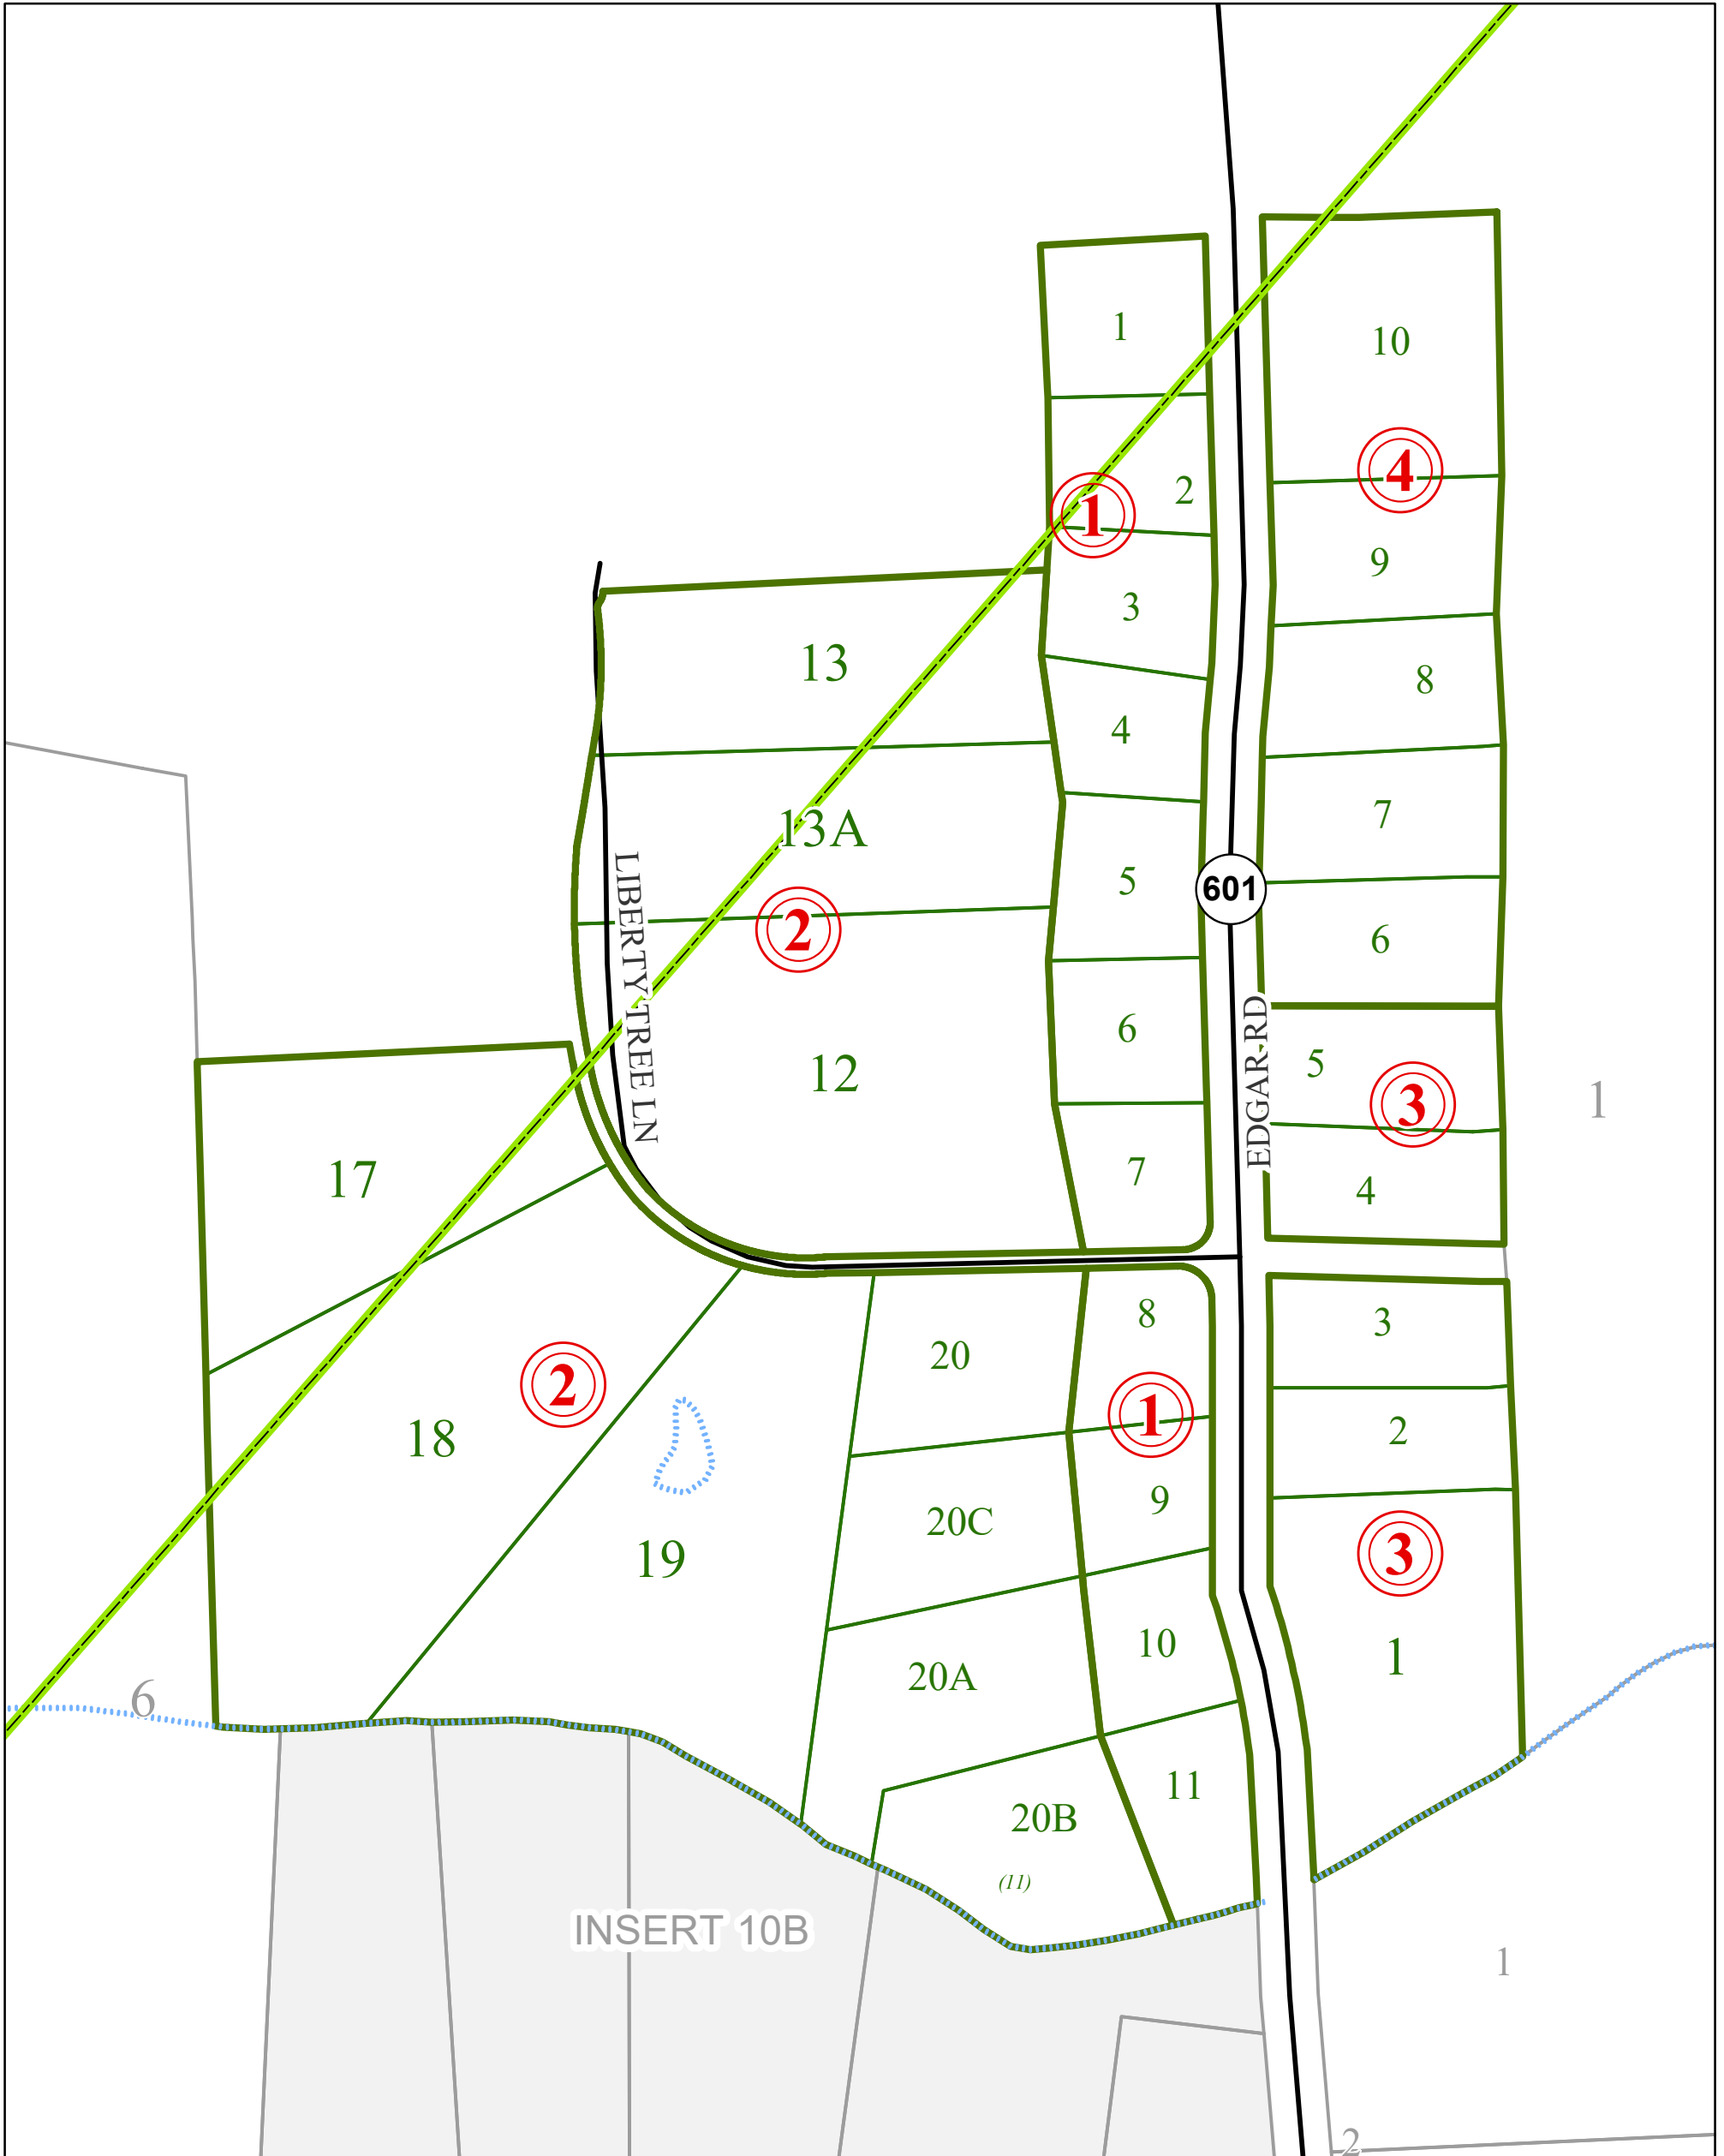

# KING WILLIAM COUNTY

Last Updated July 2016

Map information is believed to be accurate, but accuracy is not guaranteed. Any errors or omissions should be reported to the Commissioner of Revenue's office. In no event will King William County be liable for any damages or other pecuniary loss that may arise from the use of this data.

## LEGEND

- County Boundary
- Routes
- Lots
- District Boundaries
- Streams
- Railroads
- Roads / Alleys
- Sections
- Blocks
- Water Bodies

## INSERT 10A